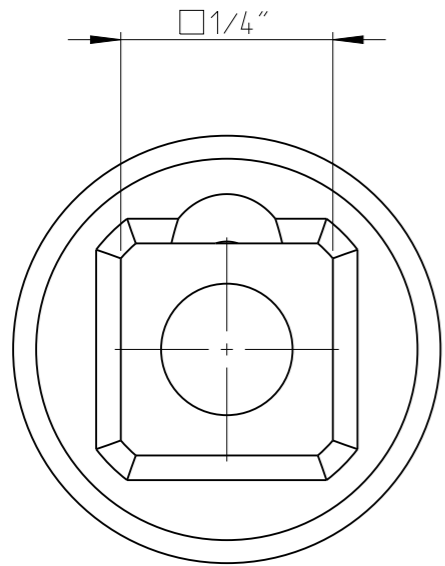

PART	4027110806	Status	In Work	Rev. / Iter	0.0
Drawing	4027110806	Status		Rev. / Iter	0.1

proprietary document. Not to be used in any way without our consent.

SALTUS

Name	Socket-SQ1/4"-L23-SD6
Designation	4027 1108 06