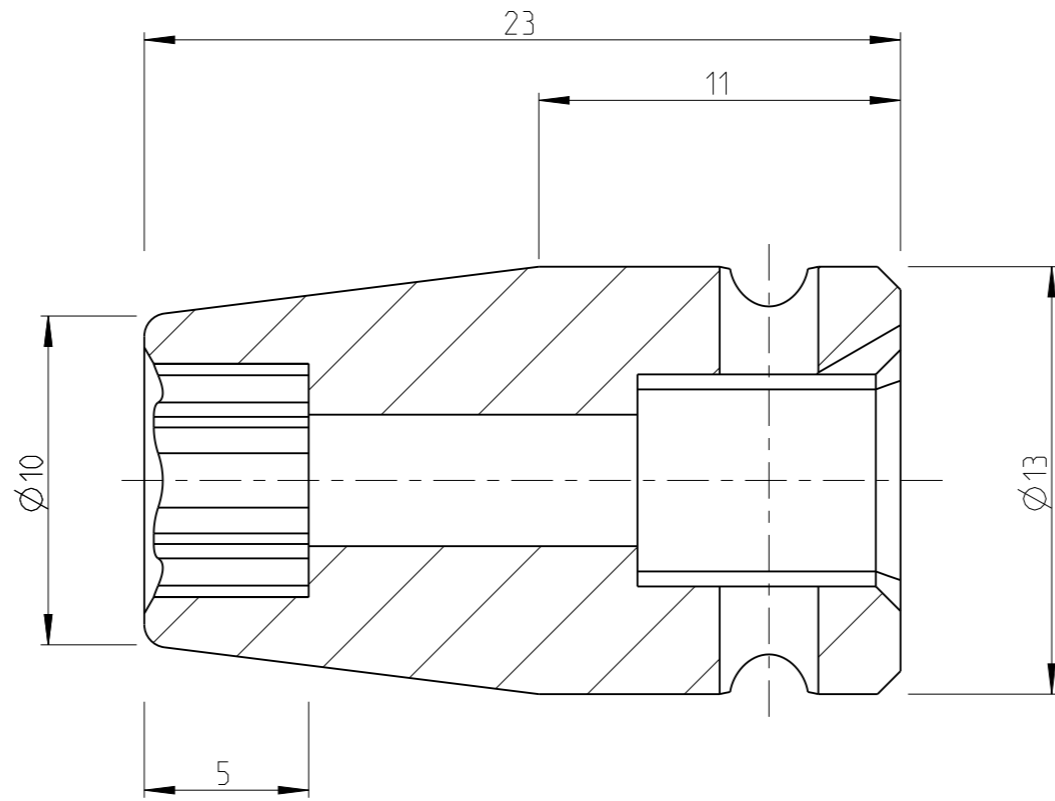

PART	4027110806	Status	In Work	Rev. / Iter	0.0
Drawing	4027110806	Status		Rev. / Iter	0.1

proprietary document. Not to be used in any way without our consent.

SALTUS

Name	Socket-SQ1/4"-L23-SD6
Designation	4027 1108 06