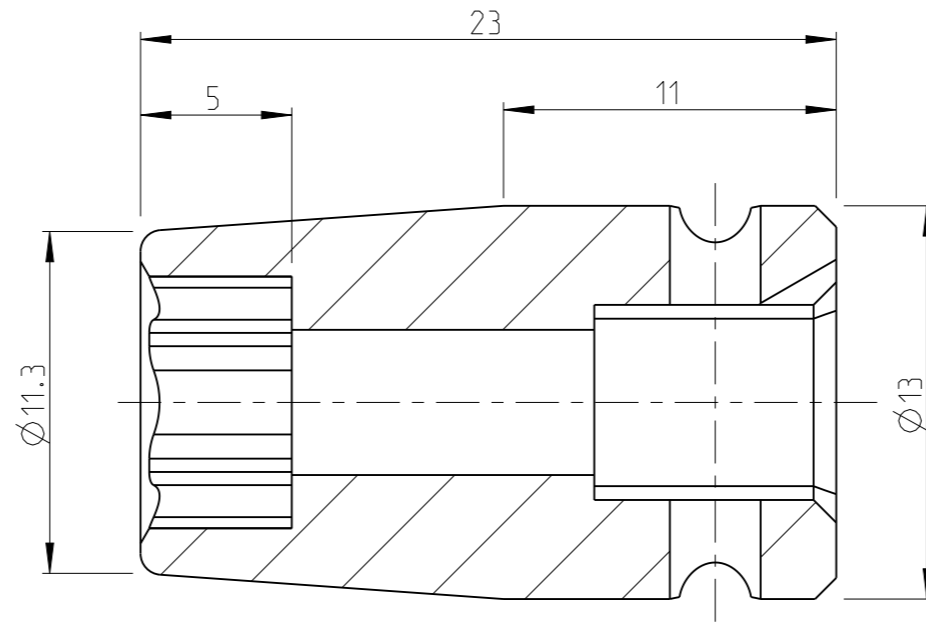

PART	4027110807	Status	In Work	Rev. / Iter	0.1
Drawing	4027110807	Status		Rev. / Iter	0.1

proprietary document. Not to be used in any way without our consent.

SALTUS

Name	Socket-SQ1/4"-L23-SD7
Designation	4027 1108 07