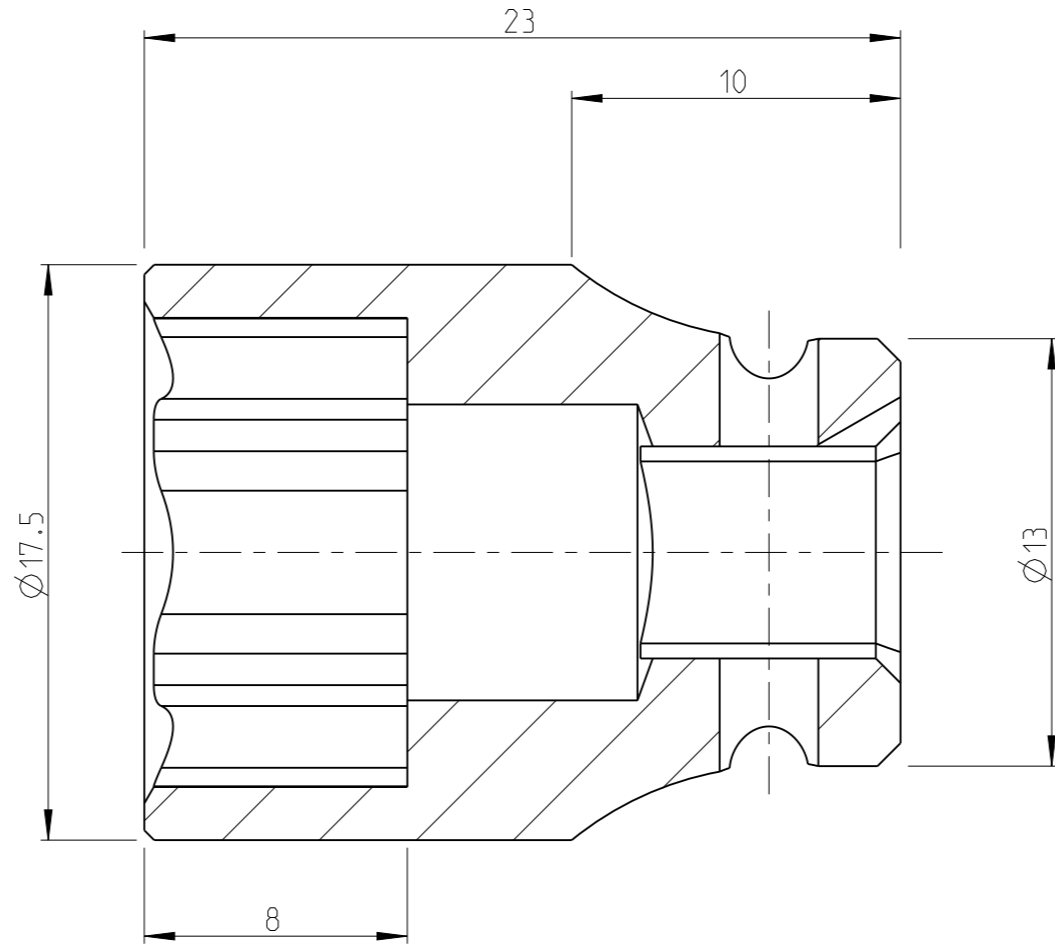

PART	Status	Rev. / Iter
4027110812	In Work	0,0
4027110812	Status	Rev. / Iter
Drawing		0,0

proprietary document. Not to be used in any way without our consent.

SALTUS

Name
Socket-SQ1/4"-L23-SD12
Designation
4027 1108 12