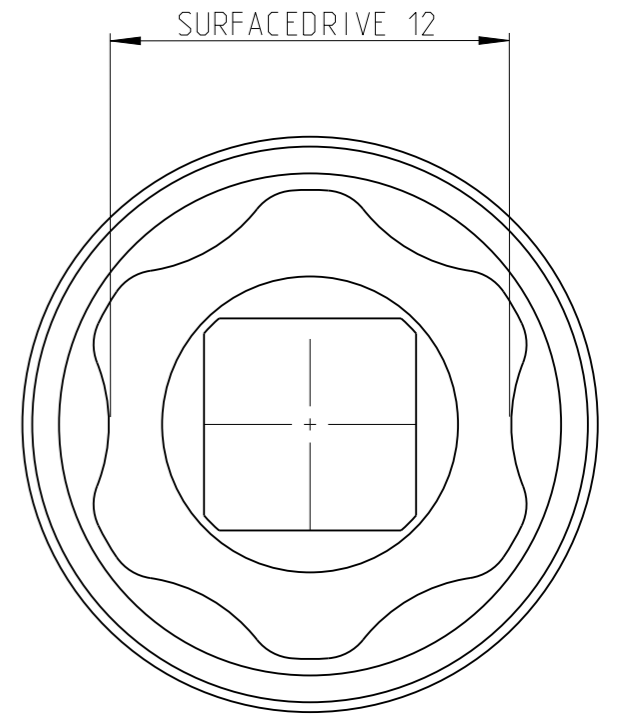

PART	Status	Rev. / Iter
4027110812	In Work	0,0
4027110812	Status	Rev. / Iter
Drawing		0,0

proprietary document. Not to be used in any way without our consent.

SALTUS

Name
Socket-SQ1/4"-L23-SD12
Designation
4027 1108 12