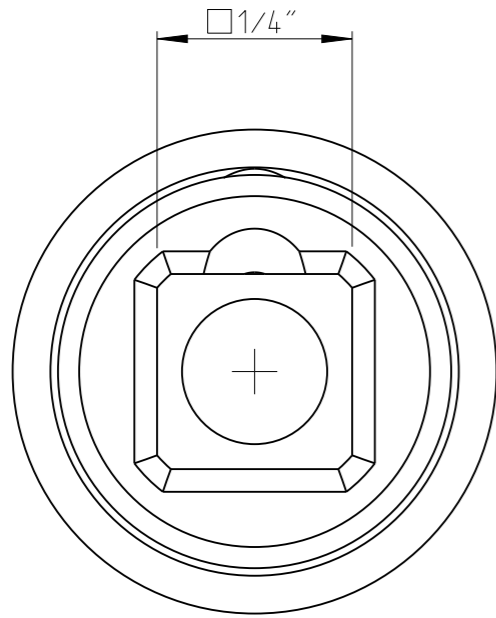

ASSEMBLY	402711107	Status	Released	Rev. / Iter	1.0
DRAWING	402711107	Status		Rev. / Iter	1.0

proprietary document. Not to be used in any way without our consent.

**SALTUS**

Name	Socket-SQ1/4"-L23-SD7-R
Designation	4027 1111 07