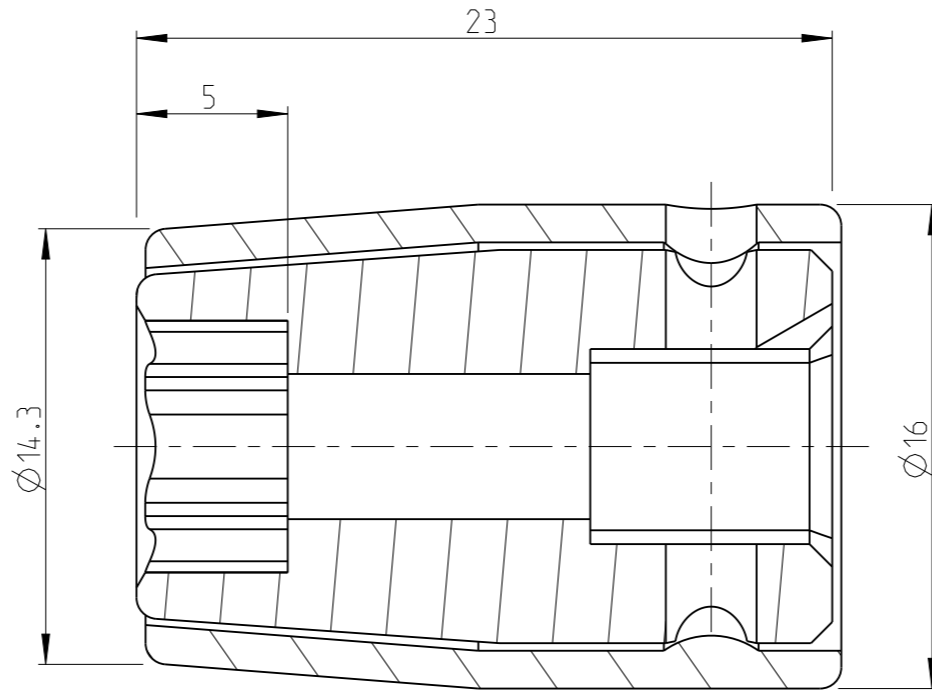

ASSEMBLY	402711107	Status	Released	Rev. / Iter	1.0
DRAWING	402711107	Status		Rev. / Iter	1.0

proprietary document. Not to be used in any way without our consent.

**SALTUS**

Name	Socket-SQ1/4"-L23-SD7-R
Designation	4027 1111 07