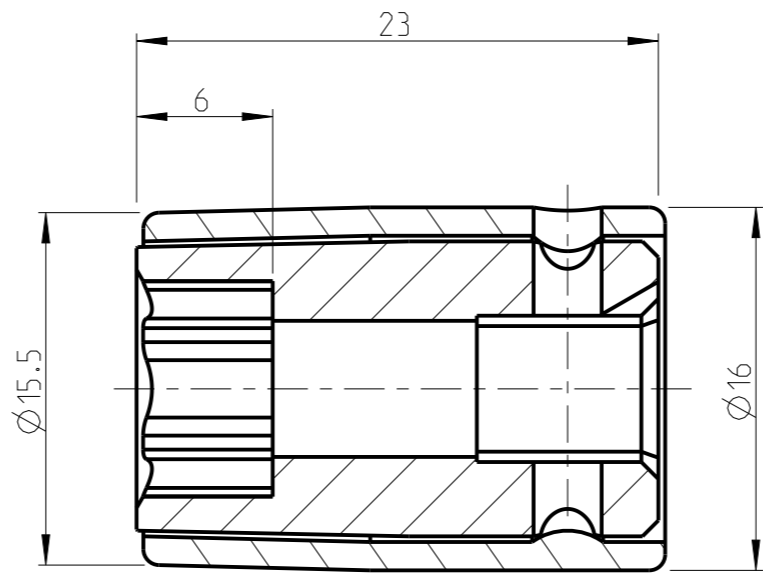

ASSEM	402711108	Status	Released	Rev. / Iter	1.0
Drawing	402711108	Status		Rev. / Iter	1.0

proprietary document. Not to be used in any way without our consent.

SALTUS	Name	Socket-SQ1/4"-L23-SD8-R
	Designation	4027 1111 08