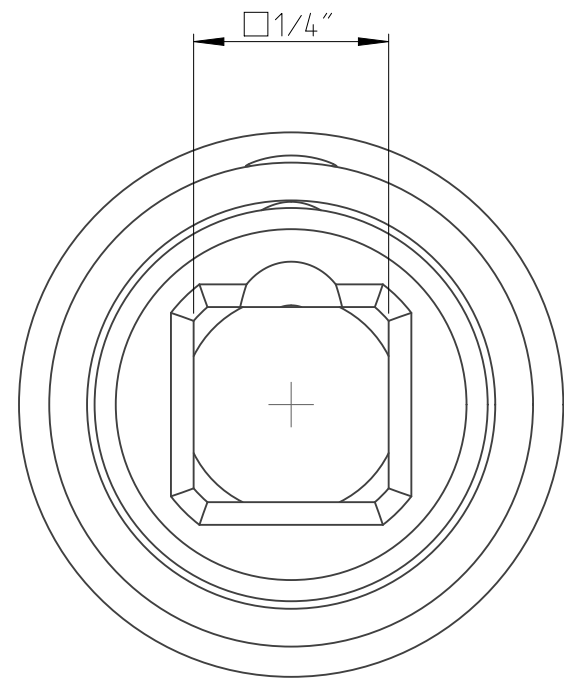

ASSEMBLY	402711110	Status	Released	Rev. / Iter	2.1
DRAWING	402711110	Status		Rev. / Iter	2.1

proprietary document. Not to be used in any way without our consent.

SALTUS

Name	Socket-SQ1/4"-L23-SD10-R
Designation	4027 1111 10