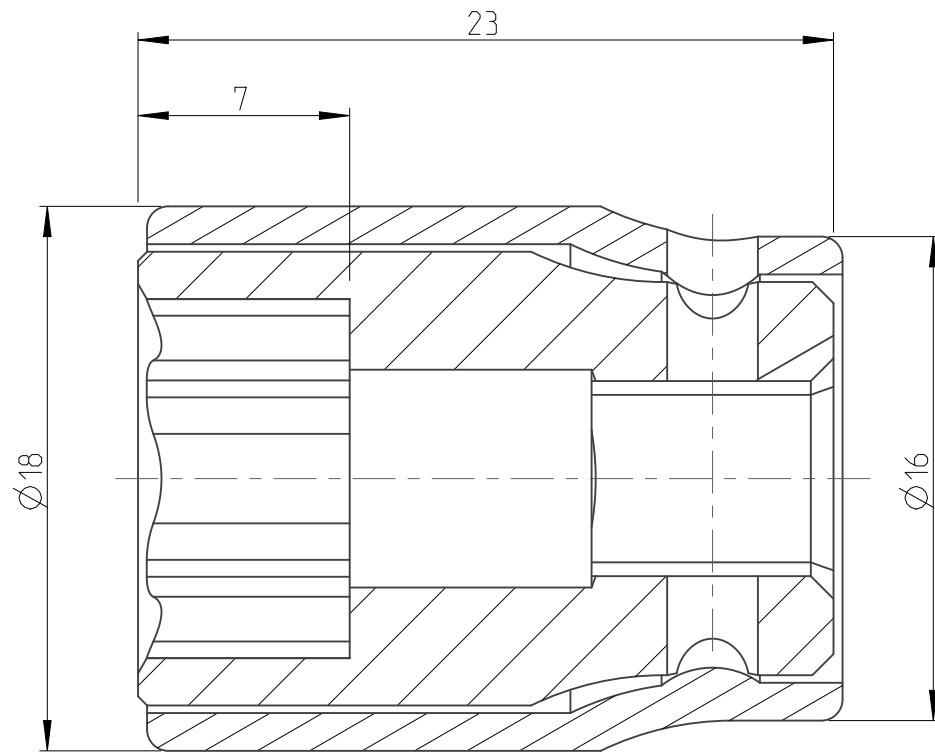

ASSEMBLY	402711110	Status	Released	Rev. / Iter	2.1
DRAWING	402711110	Status		Rev. / Iter	2.1

proprietary document. Not to be used in any way without our consent.

SALTUS

Name	Socket-SQ1/4"-L23-SD10-R
Designation	4027 1111 10