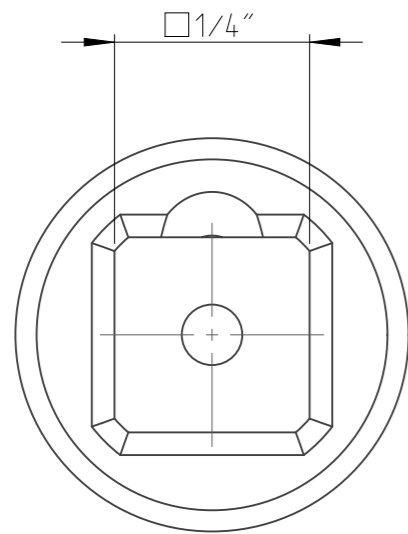

PART	4027112004	Status	Released	Rev./Iter	1.2
Drawing	4027112004	Status		Rev./Iter	1.4

proprietary document. Not to be used in any way without our consent.

SALTUS

Name	Socket-SQ1/4"-L23-E4
Designation	4027 1120 04