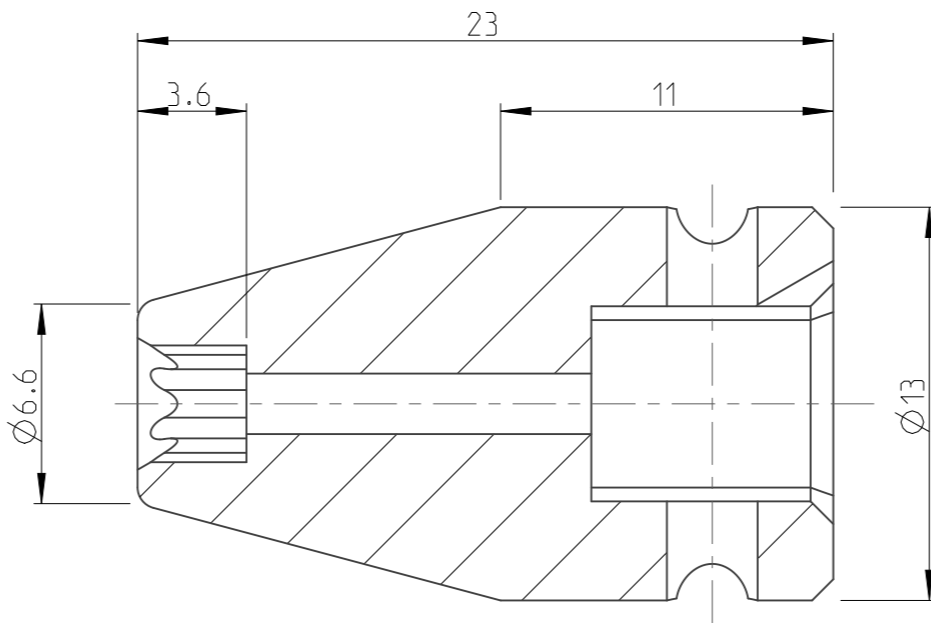

PART	4027112004	Status	Released	Rev./Iter	1.2
Drawing	4027112004	Status		Rev./Iter	1.4

proprietary document. Not to be used in any way without our consent.

SALTUS

Name	Socket-SQ1/4"-L23-E4
Designation	4027 1120 04