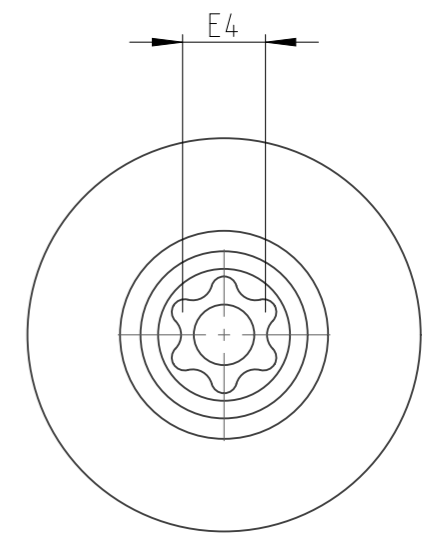

PART	4027112004	Status	Released	Rev./Iter	1.2
Drawing	4027112004	Status		Rev./Iter	1.4

proprietary document. Not to be used in any way without our consent.

SALTUS

Name	Socket-SQ1/4"-L23-E4
Designation	4027 1120 04