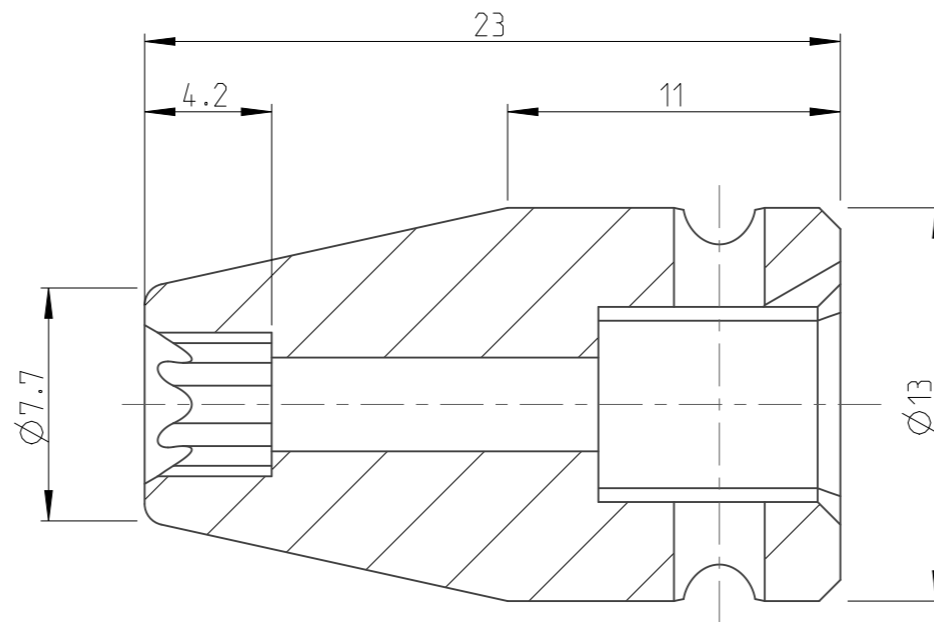

PART	4027112005	Status	Released	Rev./Iter	1.1
Drawing	4027112005	Status		Rev./Iter	1.3

proprietary document. Not to be used in any way without our consent.

SALTUS

Name	Socket-SQ1/4"-L23-E5
Designation	4027 1120 05