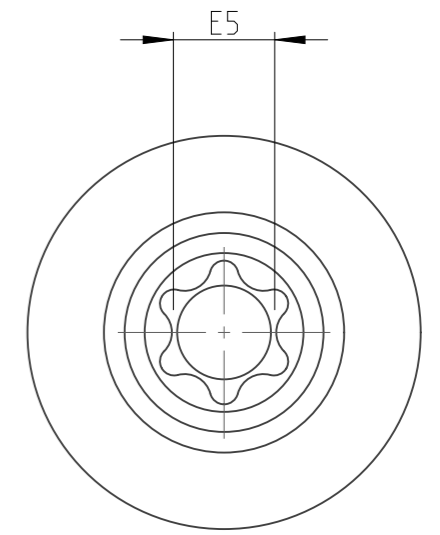

PART	4027112005	Status	Released	Rev./Iter	1.1
Drawing	4027112005	Status		Rev./Iter	1.3

proprietary document. Not to be used in any way without our consent.

SALTUS

Name	Socket-SQ1/4"-L23-E5
Designation	4027 1120 05