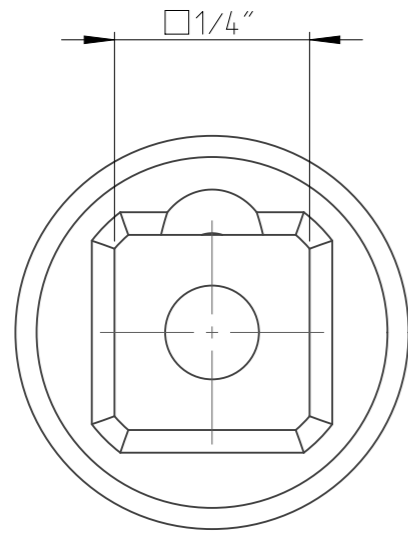

PART	4027112005	Status	Released	Rev./Iter	1.1
Drawing	4027112005	Status		Rev./Iter	1.3

proprietary document. Not to be used in any way without our consent.

SALTUS

Name	Socket-SQ1/4"-L23-E5
Designation	4027 1120 05