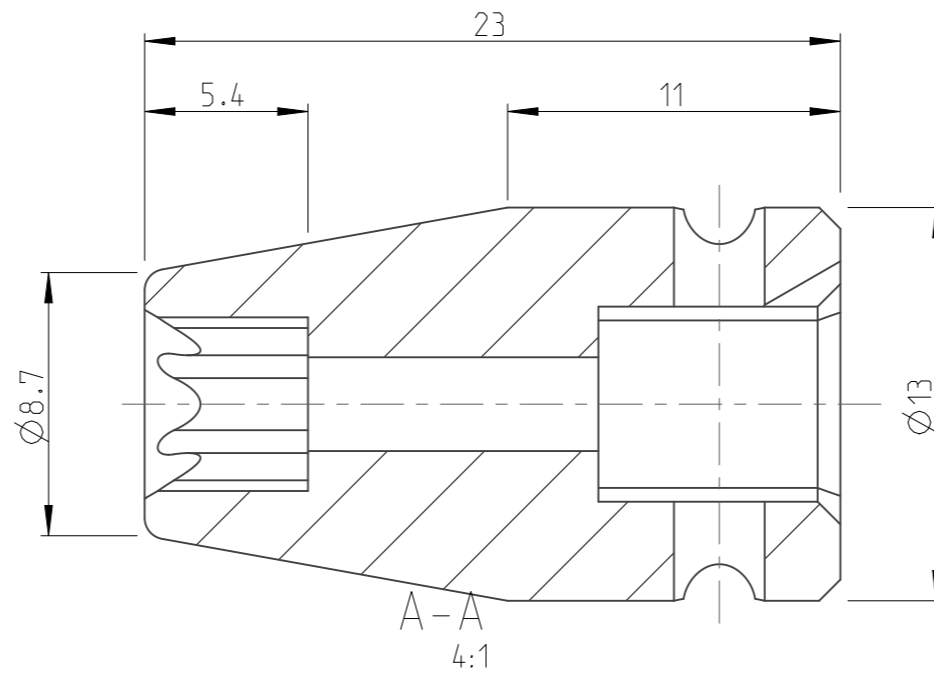

PART	4027112006	Status	Released	Rev./Iter	2.1
Drawing	4027112006	Status		Rev./Iter	2.1

proprietary document. Not to be used in any way without our consent.

SALTUS

Name	Socket-SQ1/4"-L23-E6
Designation	4027 1120 06