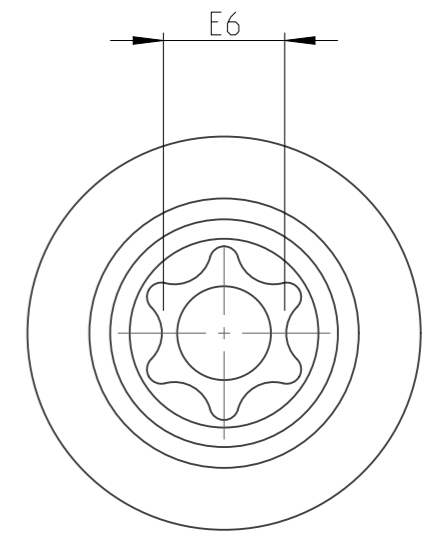

PART	4027112006	Status	Released	Rev./Iter	2.1
Drawing	4027112006	Status		Rev./Iter	2.1

proprietary document. Not to be used in any way without our consent.

SALTUS

Name	Socket-SQ1/4"-L23-E6
Designation	4027 1120 06