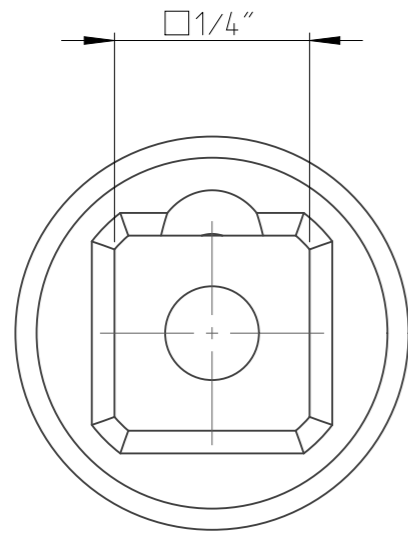

PART	4027112006	Status	Released	Rev./Iter	2.1
Drawing	4027112006	Status		Rev./Iter	2.1

proprietary document. Not to be used in any way without our consent.

SALTUS

Name	Socket-SQ1/4"-L23-E6
Designation	4027 1120 06