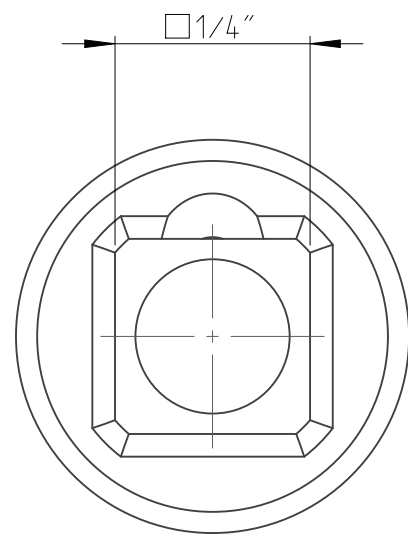

PART	4027112010	Status	Released	Rev./Iter	2.0
Drawing	4027112010	Status		Rev./Iter	2.0

3:1

proprietary document. Not to be used in any way without our consent.

SALTUS

Name	Socket-SQ1/4"-L23-E10
Designation	4027 1120 10