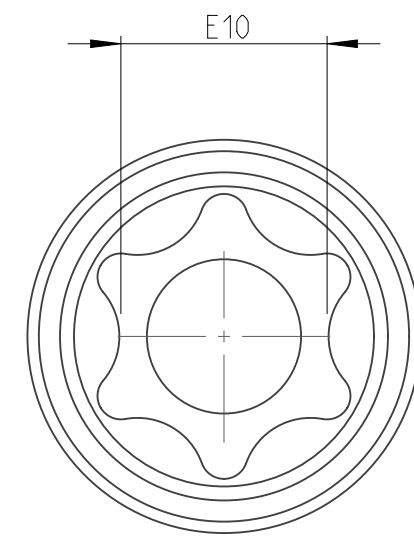

PART	4027112010	Status	Released	Rev./Iter	2.0
Drawing	4027112010	Status		Rev./Iter	2.0

3:1

proprietary document. Not to be used in any way without our consent.

SALTUS

Name	Socket-SQ1/4"-L23-E10
Designation	4027 1120 10