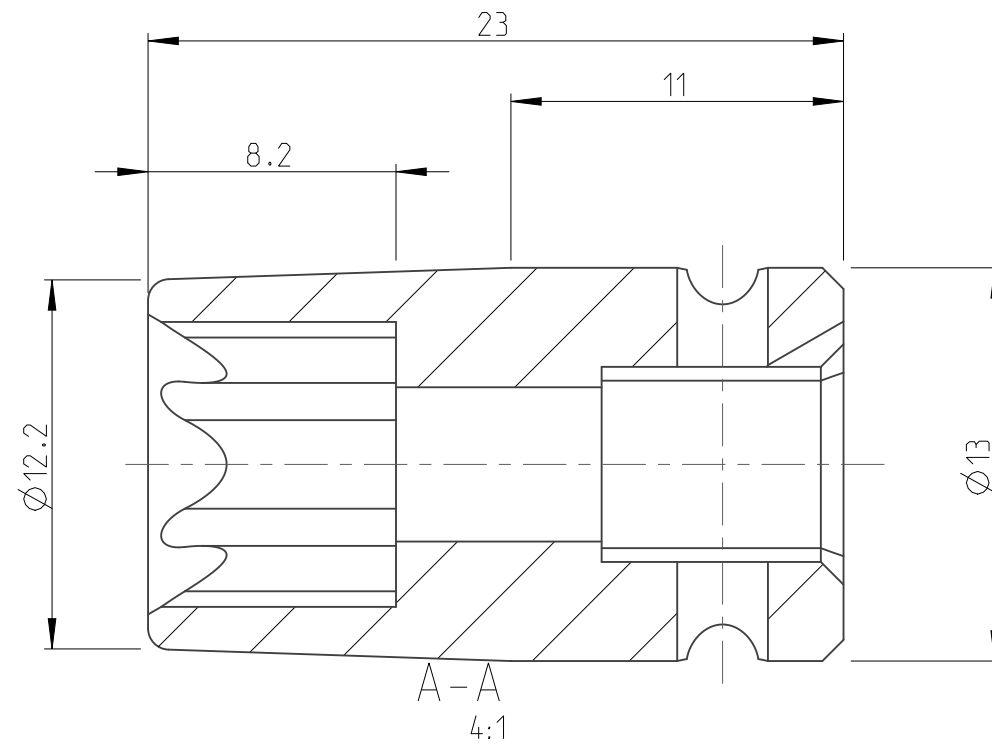

PART	4027112010	Status	Released	Rev./Iter	2.0
Drawing	4027112010	Status		Rev./Iter	2.0

3:1

proprietary document. Not to be used in any way without our consent.

SALTUS

Name	Socket-SQ1/4"-L23-E10
Designation	4027 1120 10