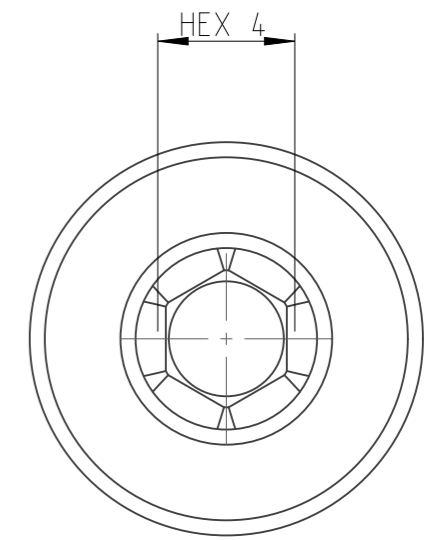

PART	4027112304	Status	Released	Rev./Iter	1.2
Drawing	4027112304	Status		Rev./Iter	1.6

4:1

proprietary document. Not to be used in any way without our consent.

SALTUS	Name	Bit socket-SQ1/4"-L25-HEX4
	Designation	4027 1123 04