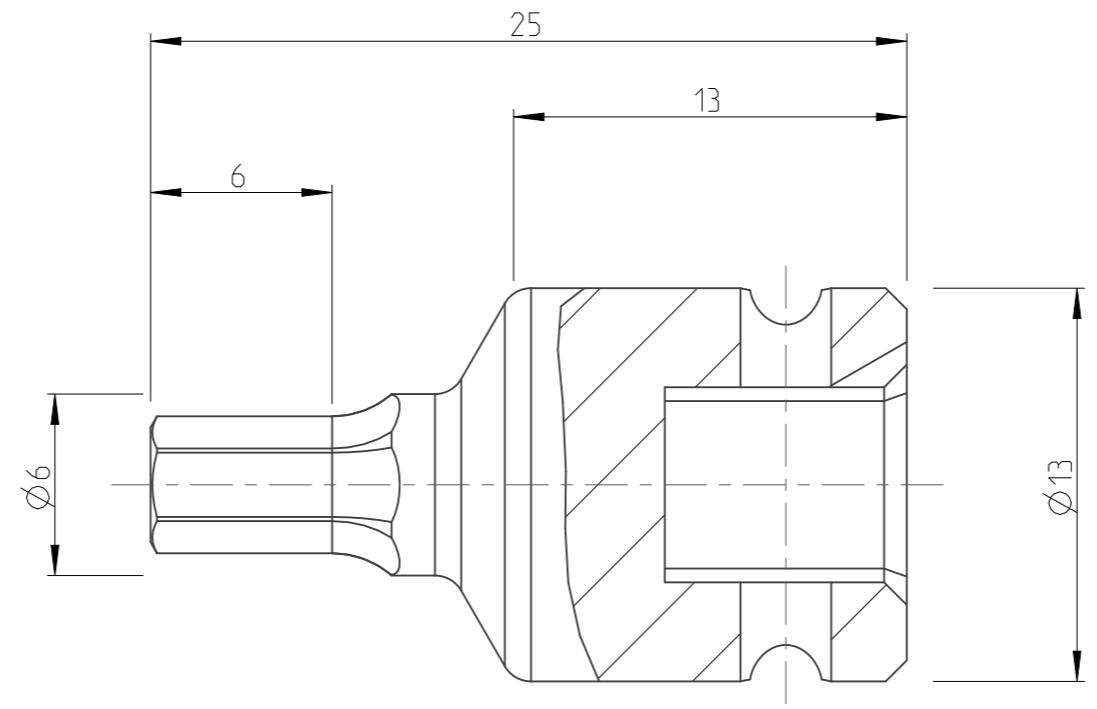

PART	4027112304	Status	Released	Rev./Iter	1.2
Drawing	4027112304	Status		Rev./Iter	1.6

4:1

proprietary document. Not to be used in any way without our consent.

SALTUS	Name	Bit socket-SQ1/4"-L25-HEX4
	Designation	4027 1123 04