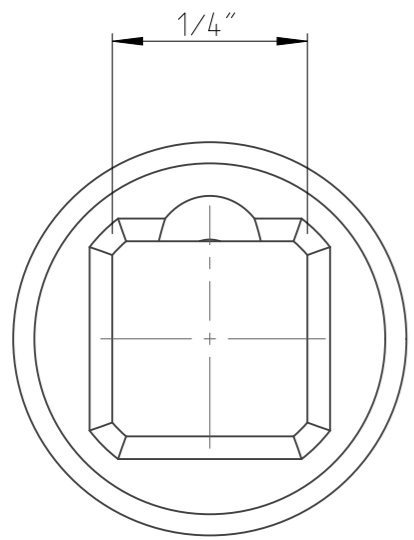

PART	4027112304	Status	Released	Rev./Iter	1.2
Drawing	4027112304	Status		Rev./Iter	1.6

4:1

proprietary document. Not to be used in any way without our consent.

SALTUS	Name	Bit socket-SQ1/4"-L25-HEX4
	Designation	4027 1123 04