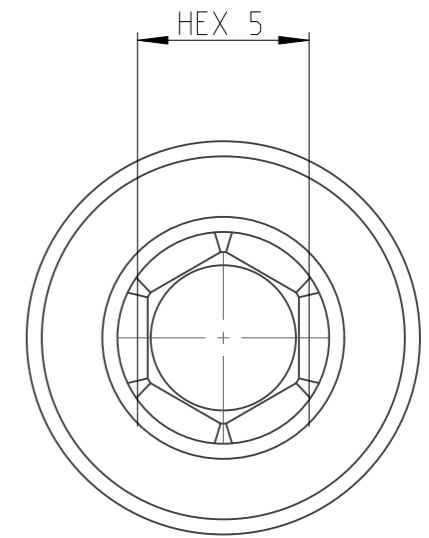

PART	4027112305	Status	Released	Rev./Iter	1.2
Drawing	4027112305	Status		Rev./Iter	1.7

4:1

proprietary document. Not to be used in any way without our consent.

SALTUS

Name	Bit socket-SQ1/4"-L25-HEX5
Designation	4027 1123 05