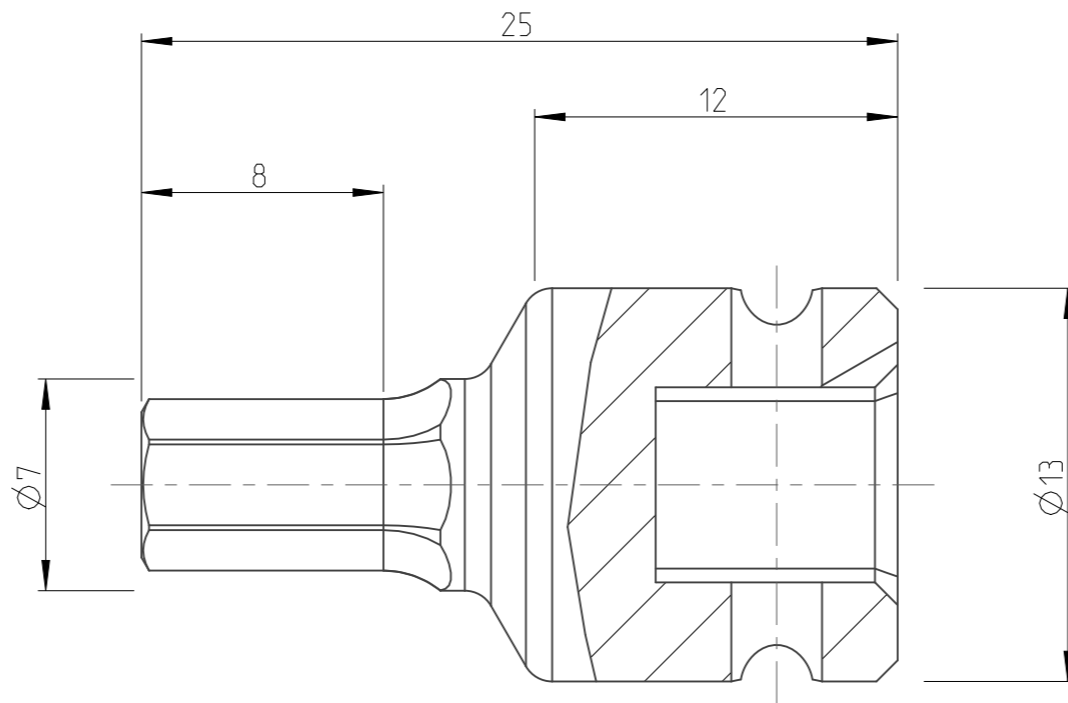

PART	4027112305	Status	Released	Rev./Iter	1.2
Drawing	4027112305	Status		Rev./Iter	1.7

4:1

proprietary document. Not to be used in any way without our consent.

SALTUS

Name	Bit socket-SQ1/4"-L25-HEX5
Designation	4027 1123 05