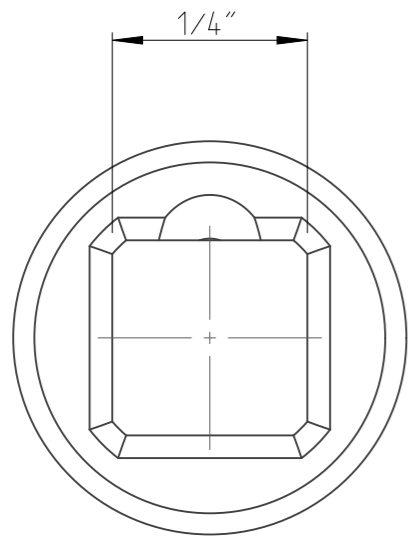

PART	4027112305	Status	Released	Rev./Iter	1.2
Drawing	4027112305	Status		Rev./Iter	1.7

4:1

proprietary document. Not to be used in any way without our consent.

SALTUS

Name	Bit socket-SQ1/4"-L25-HEX5
Designation	4027 1123 05