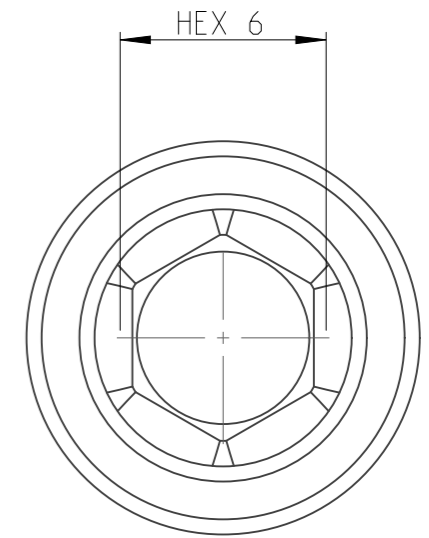

PART	4027112306	Status	Released	Rev./Iter	1.2
Drawing	4027112306	Status		Rev./Iter	1.7

4:1

proprietary document. Not to be used in any way without our consent.

**SALTUS**

Name	Bit socket-SQ1/4"-L28-HEX6
Designation	4027 1123 06