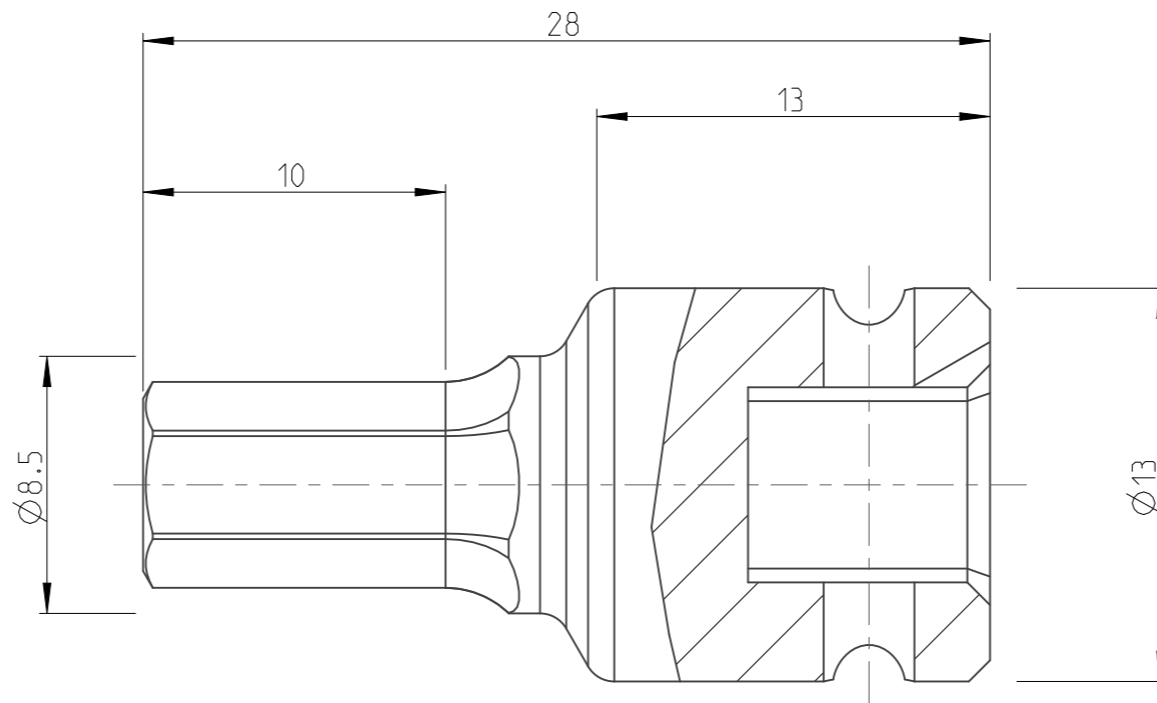

PART	4027112306	Status	Released	Rev./Iter	1.2
Drawing	4027112306	Status		Rev./Iter	1.7

4:1

proprietary document. Not to be used in any way without our consent.

**SALTUS**

Name	Bit socket-SQ1/4"-L28-HEX6
Designation	4027 1123 06