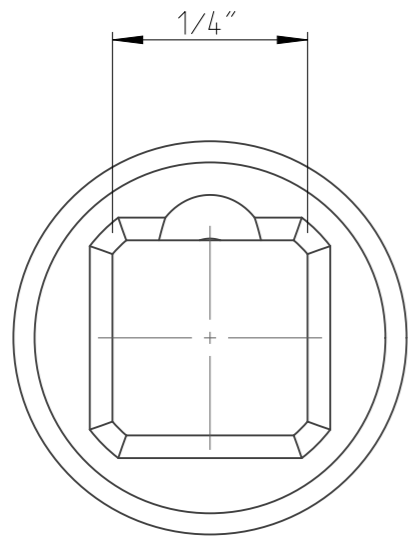

PART	4027112306	Status	Released	Rev./Iter	1.2
Drawing	4027112306	Status		Rev./Iter	1.7

4:1

proprietary document. Not to be used in any way without our consent.

**SALTUS**

Name	Bit socket-SQ1/4"-L28-HEX6
Designation	4027 1123 06