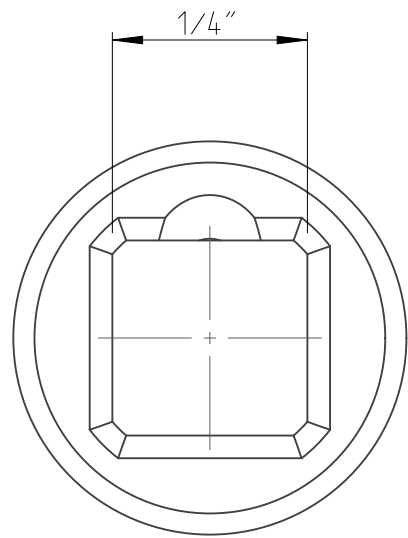

PART	4027112307	Status	Released	Rev./Iter	1.3
Drawing	4027112307	Status		Rev./Iter	1.7

4:1

proprietary document. Not to be used in any way without our consent.

SALTUS

Name	Bit socket-SQ1/4"-L28-HEX7
Designation	4027 1123 07