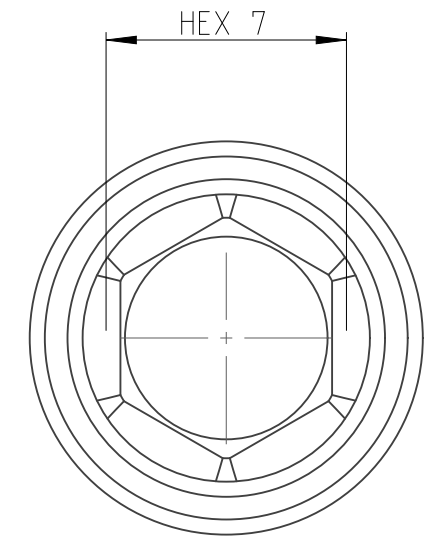

PART	4027112307	Status	Released	Rev./Iter	1.3
Drawing	4027112307	Status		Rev./Iter	1.7

4:1

proprietary document. Not to be used in any way without our consent.

SALTUS

Name	Bit socket-SQ1/4"-L28-HEX7
Designation	4027 1123 07