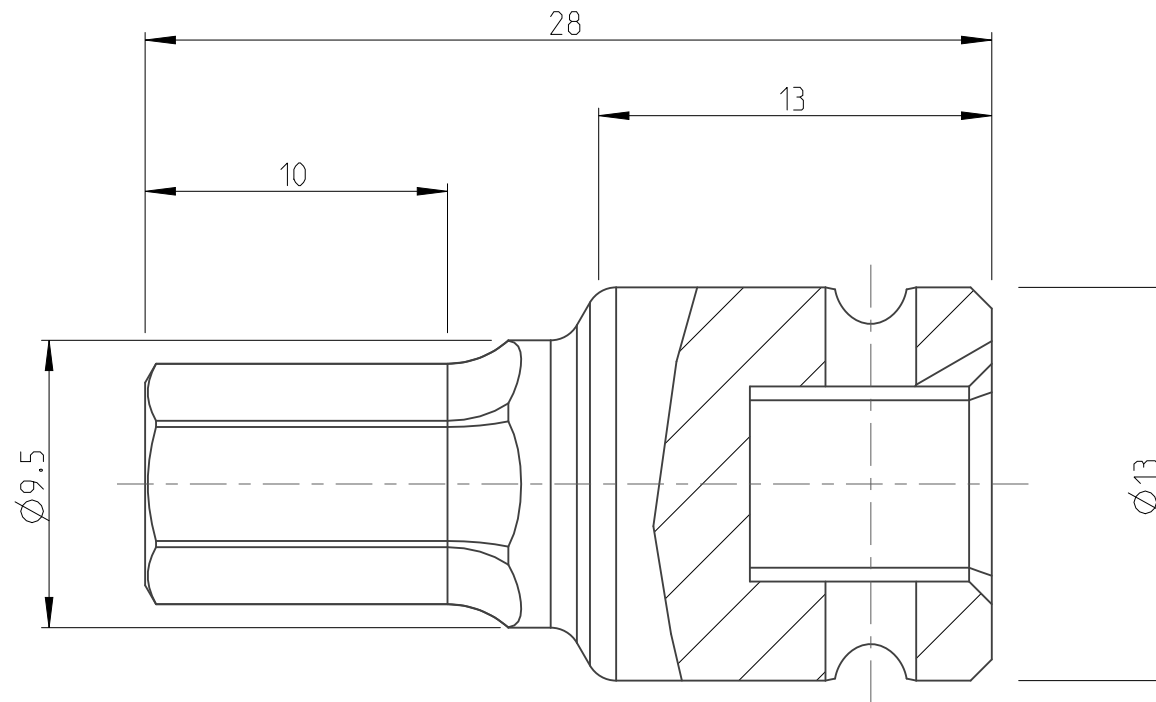

PART	4027112307	Status	Released	Rev./Iter	1.3
Drawing	4027112307	Status		Rev./Iter	1.7

4:1

proprietary document. Not to be used in any way without our consent.

SALTUS

Name	Bit socket-SQ1/4"-L28-HEX7
Designation	4027 1123 07