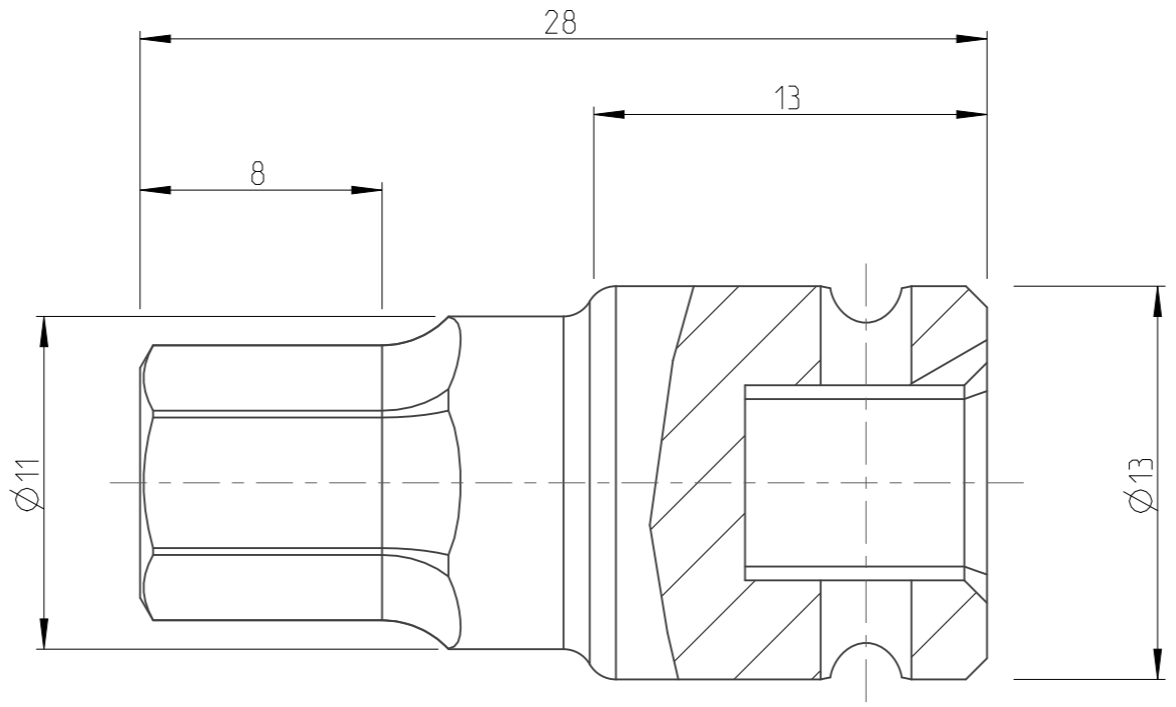

PART	4027112308	Status	Released	Rev./Iter	1,2
Drawing	4027112308	Status		Rev./Iter	1,6

1 2 3 4 5 6 7 8 9 10

A
B
C
D
E
F
G

4:1

proprietary document. Not to be used in any way without our consent.

SALTUS	Name	Bit socket-SQ1/4"-L28-HEX8
	Designation	4027 1123 08