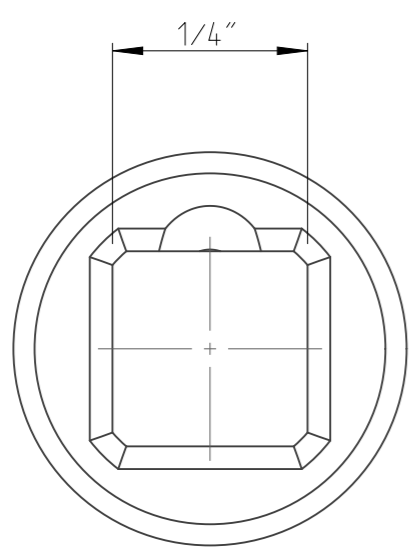

PART	4027112308	Status	Released	Rev./Iter	1,2
Drawing	4027112308	Status		Rev./Iter	1,6

1 2 3 4 5 6 7 8 9 10

A
B
C
D
E
F
G

4:1

proprietary document. Not to be used in any way without our consent.

SALTUS	Name	Bit socket-SQ1/4"-L28-HEX8
	Designation	4027 1123 08