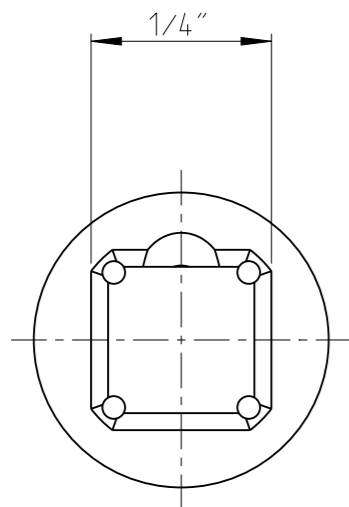

PART	40271134-10	Status	In Work	Rev. / Iter	0.0
Drawing	40271134-10	Status		Rev. / Iter	0.1

proprietary document. Not to be used in any way without our consent.

**SALTUS**

Name  
Extension-SQ1/4"-L55-SQ1/4"  
Designation  
4027 1134 10