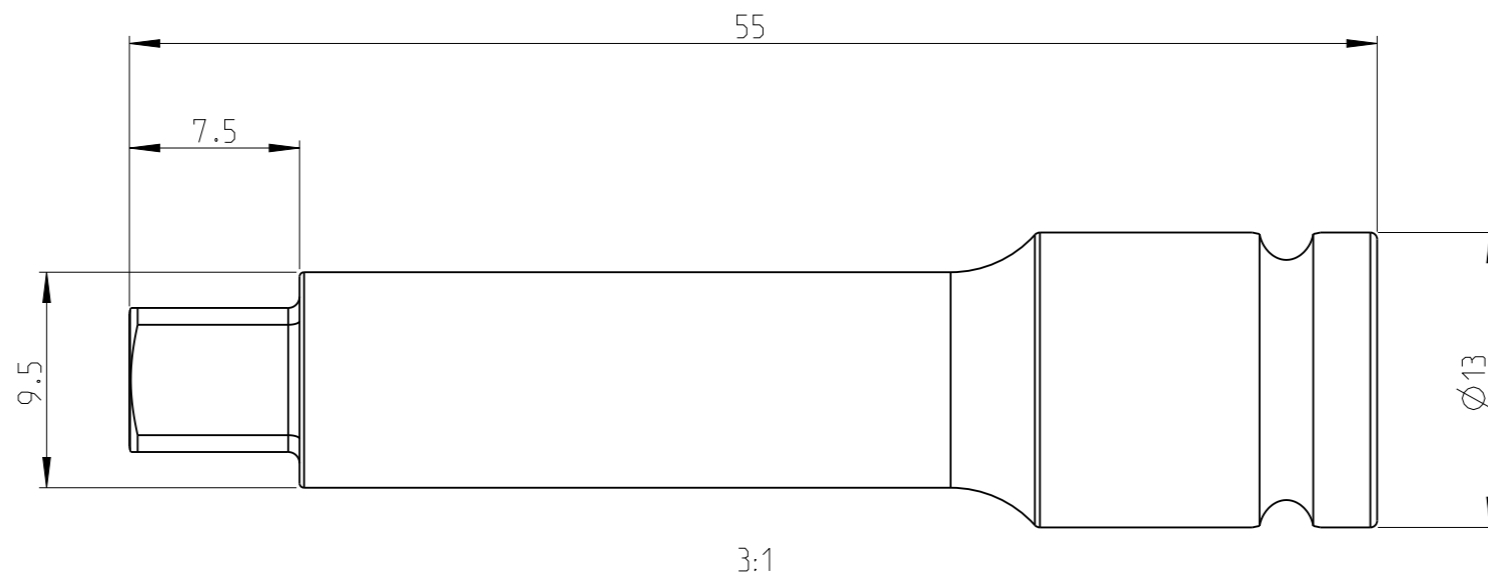

PART	40271134-10	Status	In Work	Rev. / Iter	0.0
Drawing	40271134-10	Status		Rev. / Iter	0.1

proprietary document. Not to be used in any way without our consent.

**SALTUS**

Name  
Extension-SQ1/4"-L55-SQ1/4"  
Designation  
4027 1134 10