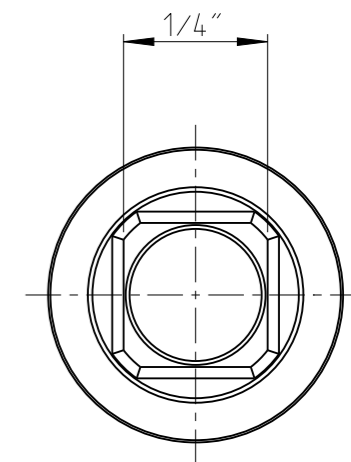

PART	40271134-10	Status	In Work	Rev. / Iter	0.0
Drawing	40271134-10	Status		Rev. / Iter	0.1

proprietary document. Not to be used in any way without our consent.

**SALTUS**

Name  
Extension-SQ1/4"-L55-SQ1/4"  
Designation  
4027 1134 10