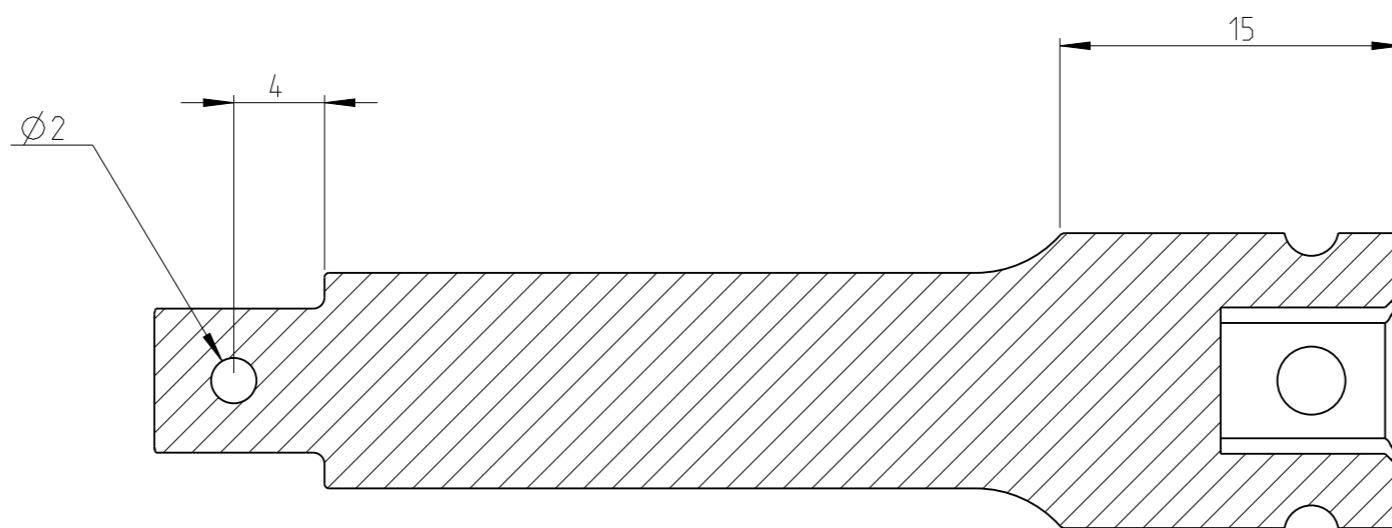

PART	40271134-10	Status	In Work	Rev. / Iter	0.0
Drawing	40271134-10	Status		Rev. / Iter	0.1

proprietary document. Not to be used in any way without our consent.

**SALTUS**

Name  
Extension-SQ1/4"-L55-SQ1/4"  
Designation  
4027 1134 10