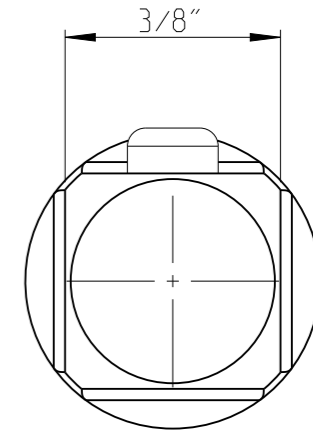

PART	4027113531	Status	Released	Rev./Iter	1.0
Drawing	4027113531	Status		Rev./Iter	1.0

proprietary document. Not to be used in any way without our consent.

SALTUS

Name	Adapter-SQ1/4"-L22-SQ3/8"-P
Designation	4027 1135 31