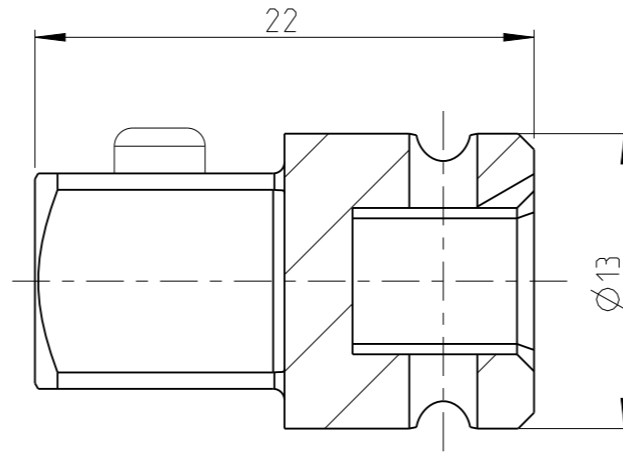

PART	4027113531	Status	Released	Rev./Iter	1.0
Drawing	4027113531	Status		Rev./Iter	1.0

proprietary document. Not to be used in any way without our consent.

SALTUS

Name	Adapter-SQ1/4"-L22-SQ3/8"-P
Designation	4027 1135 31