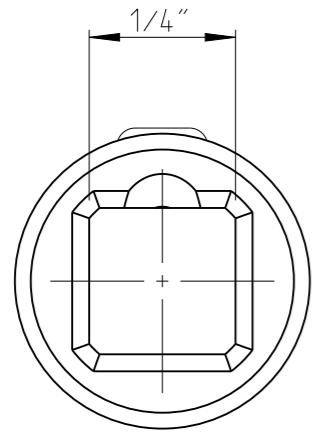

PART	4027113531	Status	Released	Rev./Iter	1.0
Drawing	4027113531	Status		Rev./Iter	1.0

proprietary document. Not to be used in any way without our consent.

SALTUS

Name	Adapter-SQ1/4"-L22-SQ3/8"-P
Designation	4027 1135 31