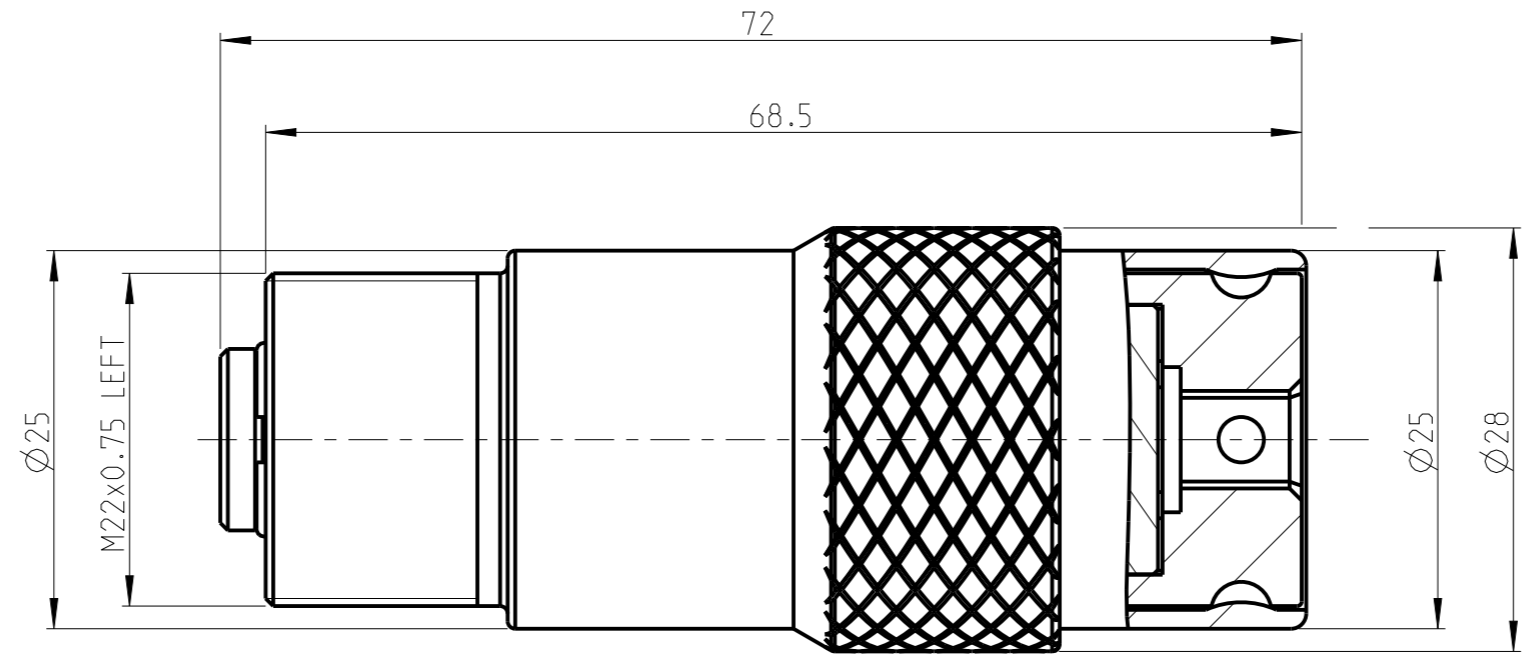

ASSEMBLY	4027113651	Status	Released	Rev./Iter	0.1
DRAWING	4027113651	Status		Rev./Iter	0.1

proprietary document. Not to be used in any way without our consent.

SALTUS

Name	QC Adp-SQ1/4"-L72-HEXE1/4"-R-1
Designation	4027 1136 51