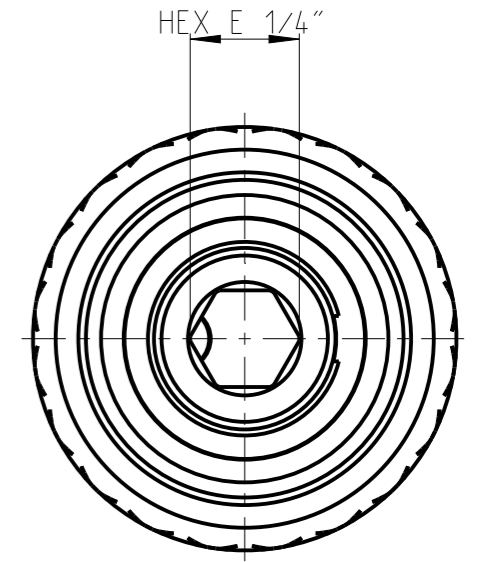

ASSEMBLY	4027113651	Status	Released	Rev./Iter	0.1
DRAWING	4027113651	Status		Rev./Iter	0.1

proprietary document. Not to be used in any way without our consent.

SALTUS

Name	QC Adp-SQ1/4"-L72-HEXE1/4"-R-1
Designation	4027 1136 51