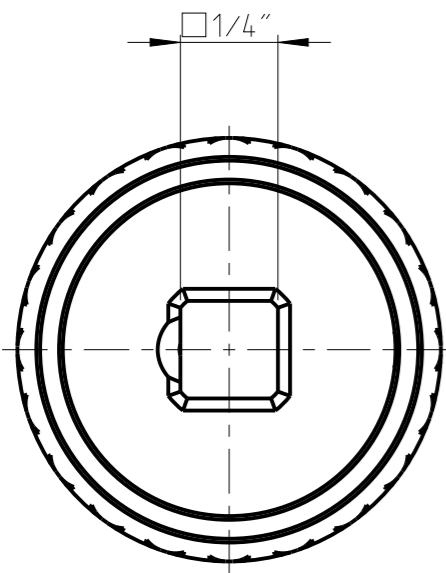

ASSEMBLY	4027113651	Status	Released	Rev./Iter	0.1
DRAWING	4027113651	Status		Rev./Iter	0.1

proprietary document. Not to be used in any way without our consent.

SALTUS

Name	QC Adp-SQ1/4"-L72-HEXE1/4"-R-1
Designation	4027 1136 51