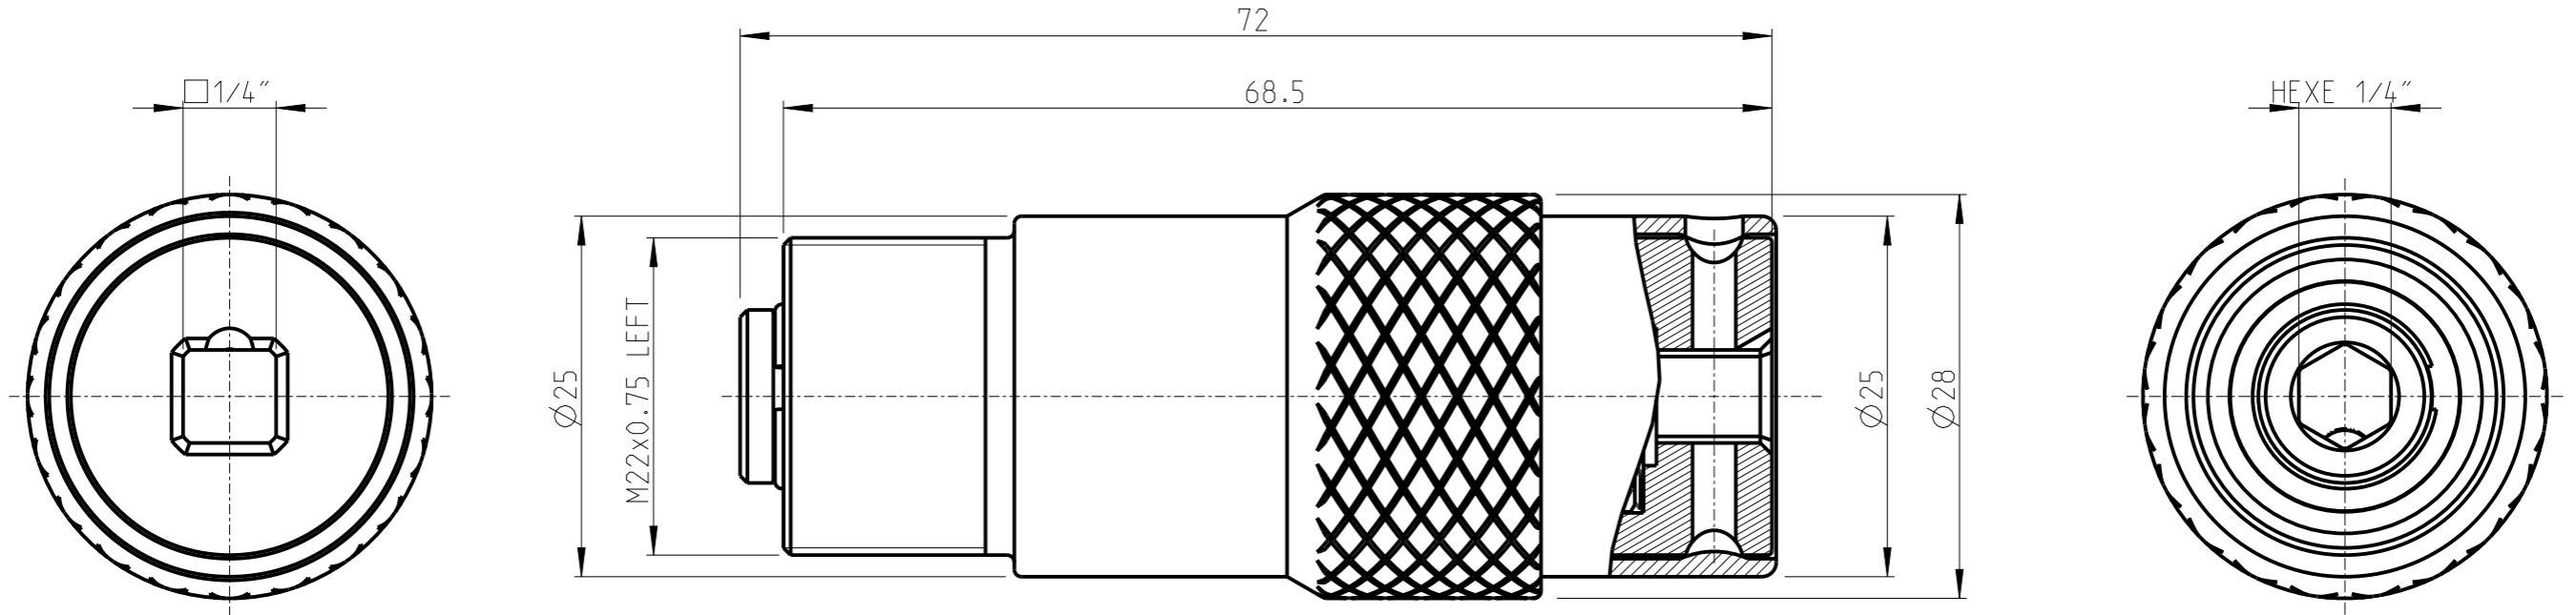

ASSEMBLY	4027113656	Status	Released	Rev. / Iter	0.1
DRAWING	4027113656	Status		Rev. / Iter	0.1

1:1

proprietary document. Not to be used in any way without our consent.

SALTUS

Name	QC Adp-SQ1/4"-72-HEXE1/4"-R-IH
Designation	4027 1136 56