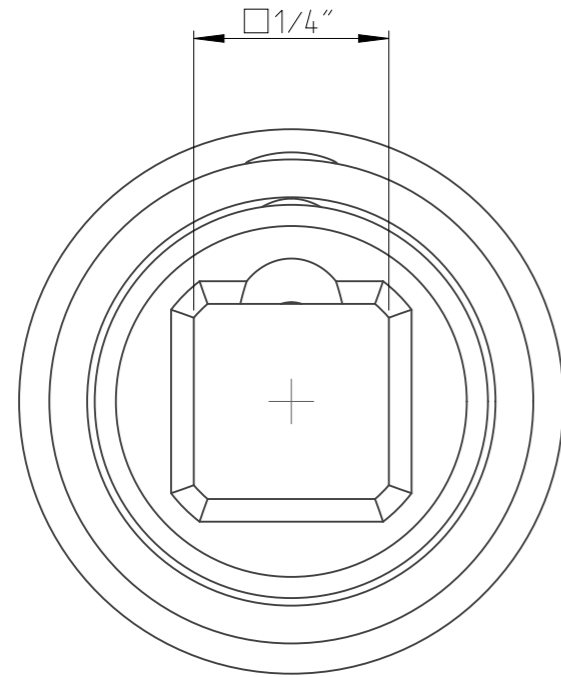

ASSEMBLY	4027116010	Status	Released	Rev. / Iter	2.1
DRAWING	4027116010	Status		Rev. / Iter	2.1

proprietary document. Not to be used in any way without our consent.

SALTUS

Name	Socket-SQ1/4"-L23-HEX10-M-R
Designation	4027 1160 10