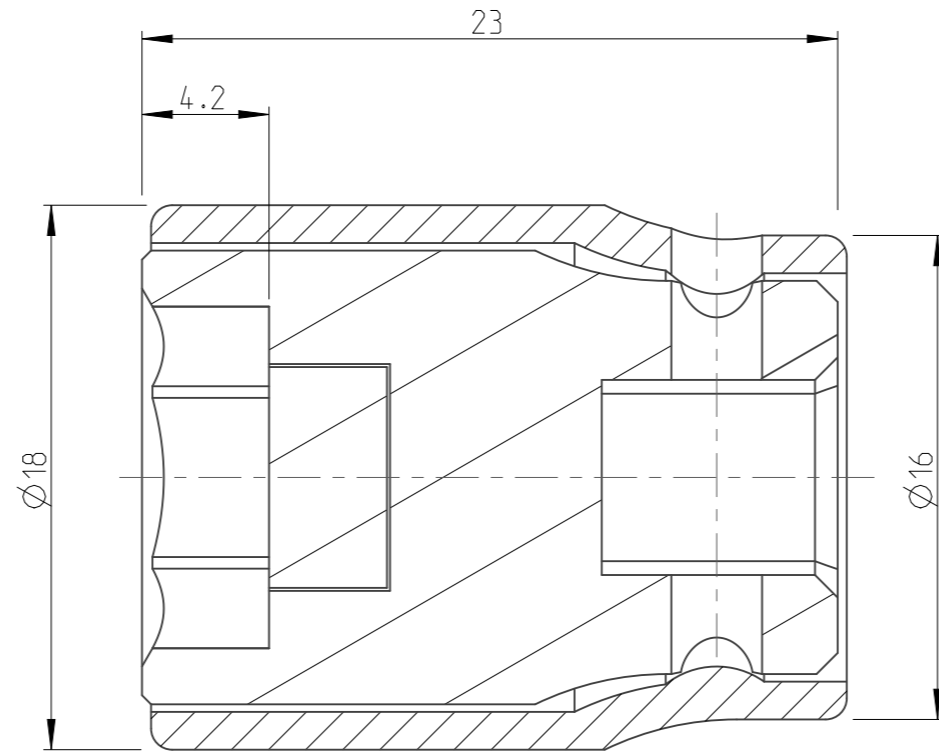

ASSEMBLY	4027116010	Status	Released	Rev. / Iter	2.1
DRAWING	4027116010	Status		Rev. / Iter	2.1

proprietary document. Not to be used in any way without our consent.

SALTUS

Name	Socket-SQ1/4"-L23-HEX10-M-R
Designation	4027 1160 10