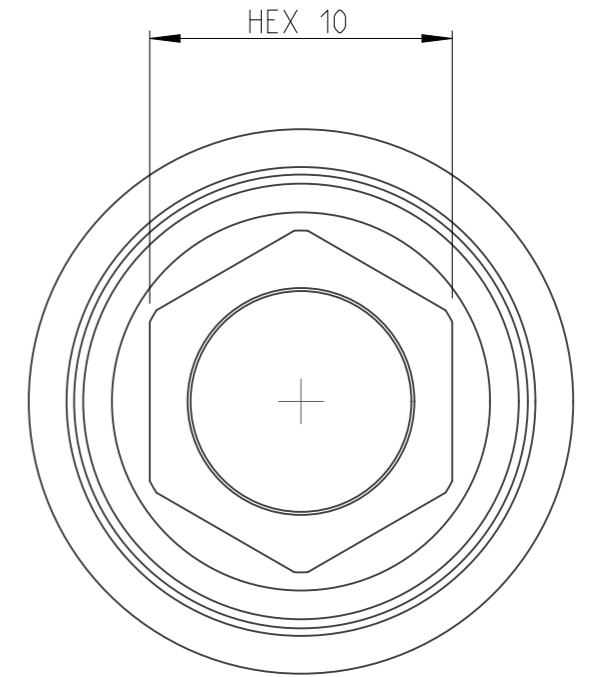

ASSEMBLY	4027116010	Status	Released	Rev. / Iter	2.1
DRAWING	4027116010	Status		Rev. / Iter	2.1

proprietary document. Not to be used in any way without our consent.

SALTUS

Name	Socket-SQ1/4"-L23-HEX10-M-R
Designation	4027 1160 10