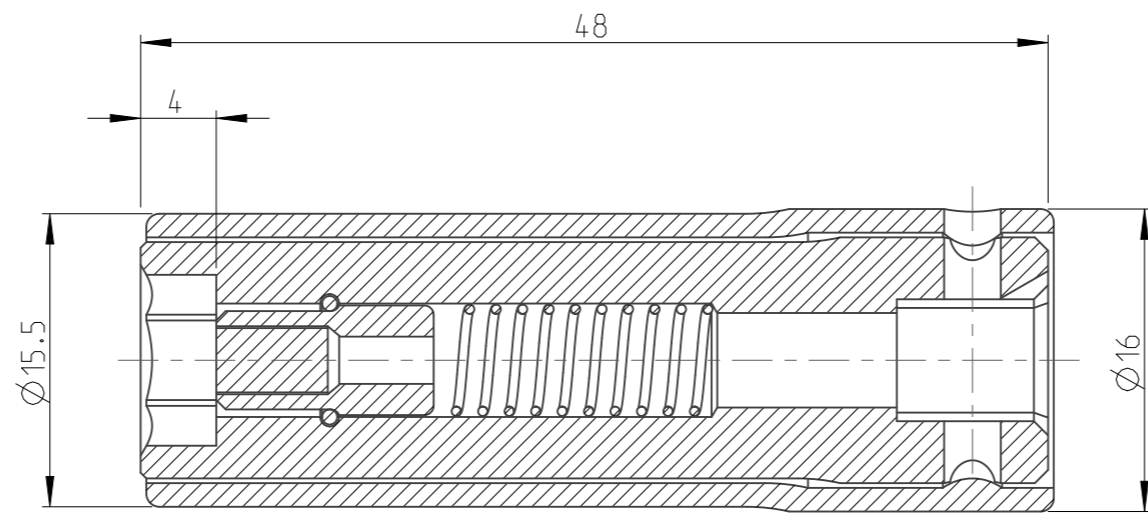

1 2 3 4 5 6 7 8 9 10

ASSEMBLY	4027116208	Status	Released	Rev. / Iter	1,2
DRAWING	4027116208	Status		Rev. / Iter	1,4

5:2

proprietary document. Not to be used in any way without our consent.

SALTUS

Name	Socket-SQ1/4"-L48-HEX8-R-SM
Designation	4027 1162 08