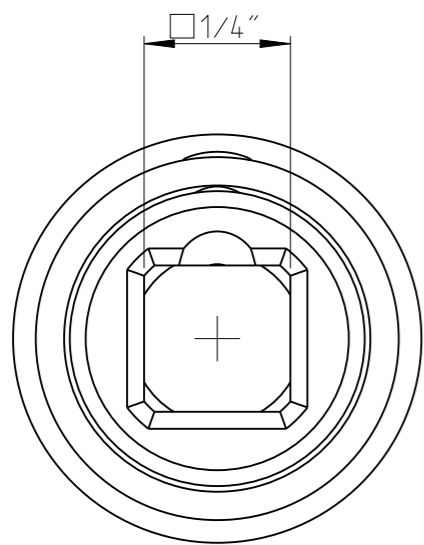

ASSEMBLY	4027116210	Status	Released	Rev. / Iter	1.0
DRAWING	4027116210	Status		Rev. / Iter	1.0

Spring-mounted magnet

2:1

proprietary document. Not to be used in any way without our consent.

SALTUS

Name	Socket-SQ1/4"-L48-HEX10-R-SM
Designation	4027 1162 10