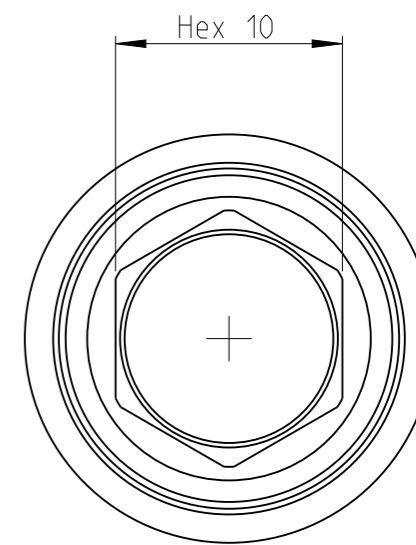

ASSEMBLY	4027116210	Status	Released	Rev. / Iter	1.0
DRAWING	4027116210	Status		Rev. / Iter	1.0

Spring-mounted magnet

2:1

proprietary document. Not to be used in any way without our consent.

SALTUS

Name	Socket-SQ1/4"-L48-HEX10-R-SM
Designation	4027 1162 10