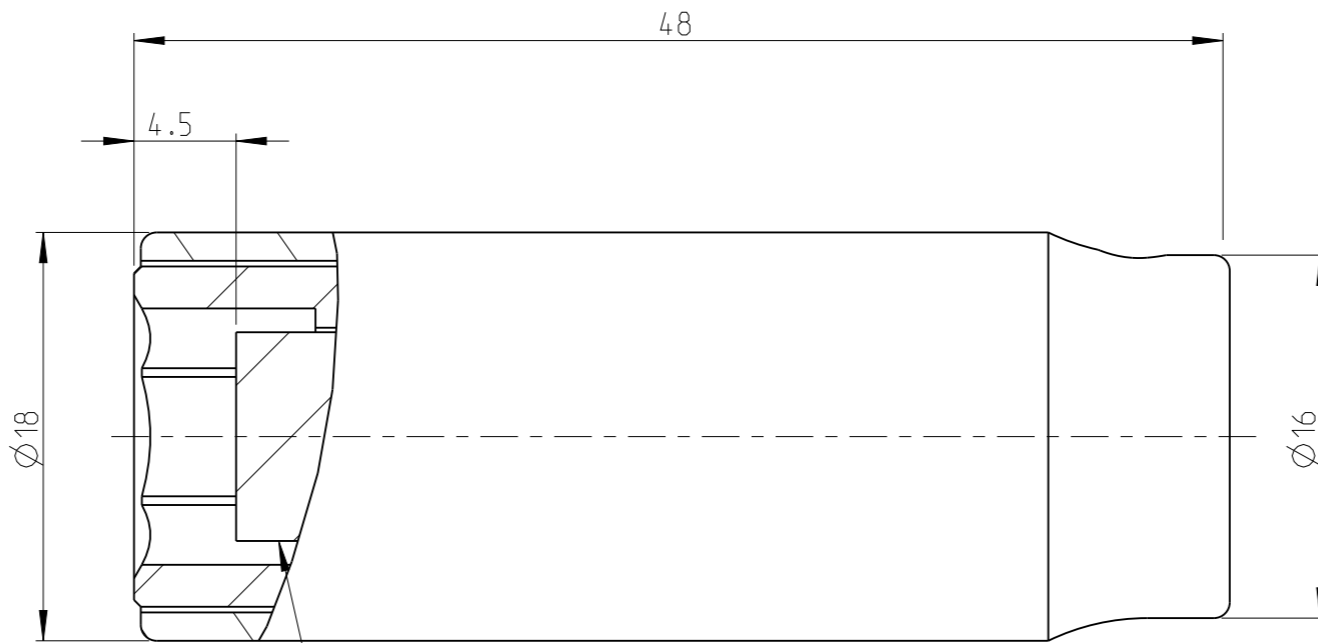

ASSEMBLY	4027116210	Status	Released	Rev. / Iter	1.0
DRAWING	4027116210	Status		Rev. / Iter	1.0

Spring-mounted magnet

2:1

proprietary document. Not to be used in any way without our consent.

SALTUS

Name	Socket-SQ1/4"-L48-HEX10-R-SM
Designation	4027 1162 10