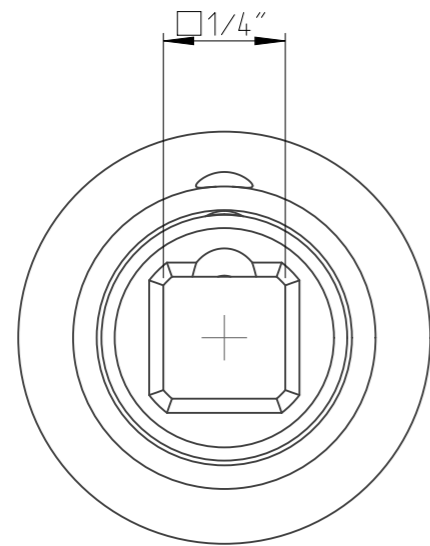

ASSEMBLY	4027116213	Status Released	Rev. 1.0
DRAWING	4027116213	Status	Rev. 1.0

A-A
5:2

1:1

proprietary document. Not to be used in any way without our consent.

SALTUS

Name	Socket-SQ1/4"-L48-HEX13-R-SM
Designation	4027 1162 13