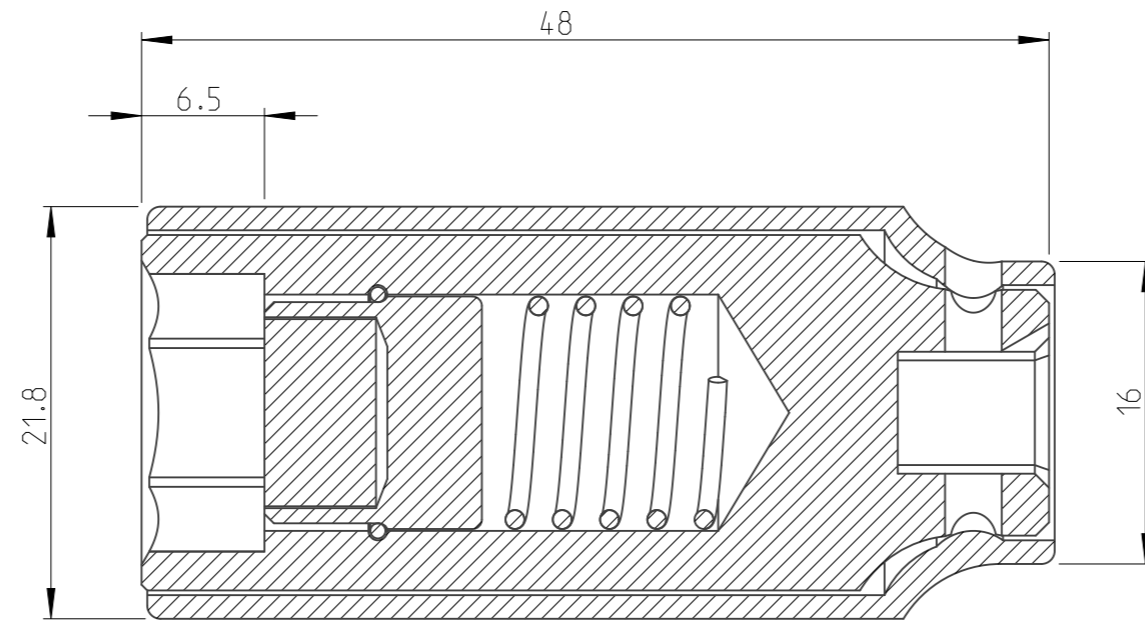

ASSEMBLY	4027116213	Status Released	Rev. 1.0
DRAWING	4027116213	Status	Rev. 1.0

A-A
5:2

1:1

proprietary document. Not to be used in any way without our consent.

SALTUS

Name	Socket-SQ1/4"-L48-HEX13-R-SM
Designation	4027 1162 13