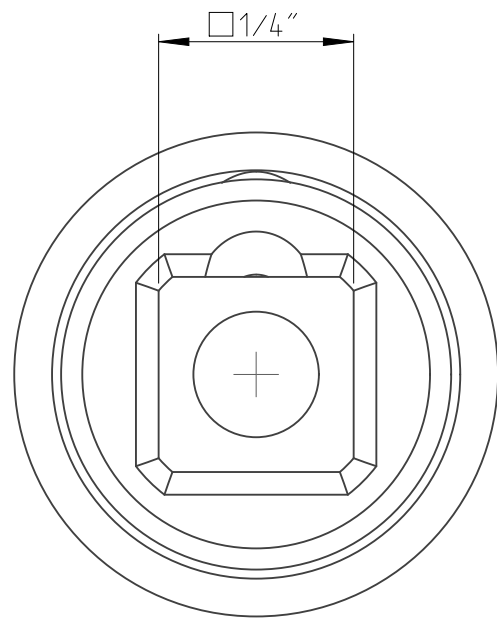

ASSEMBLY	4027116306	Status	Released	Rev. / Iter	1.0
DRAWING	4027116306	Status		Rev. / Iter	1.0

proprietary document. Not to be used in any way without our consent.

SALTUS

Name	Socket-SQ1/4"-L23-HEX6-R
Designation	4027 1163 06