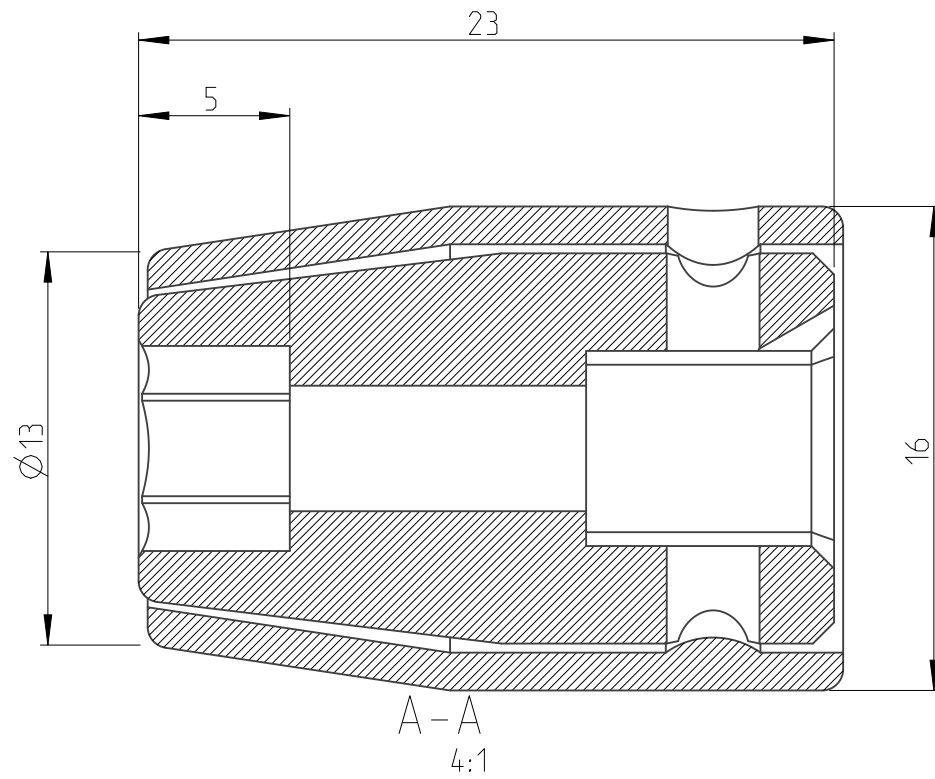

ASSEMBLY	4027116306	Status	Released	Rev. / Iter	1.0
DRAWING	4027116306	Status		Rev. / Iter	1.0

proprietary document. Not to be used in any way without our consent.

SALTUS

Name	Socket-SQ1/4"-L23-HEX6-R
Designation	4027 1163 06