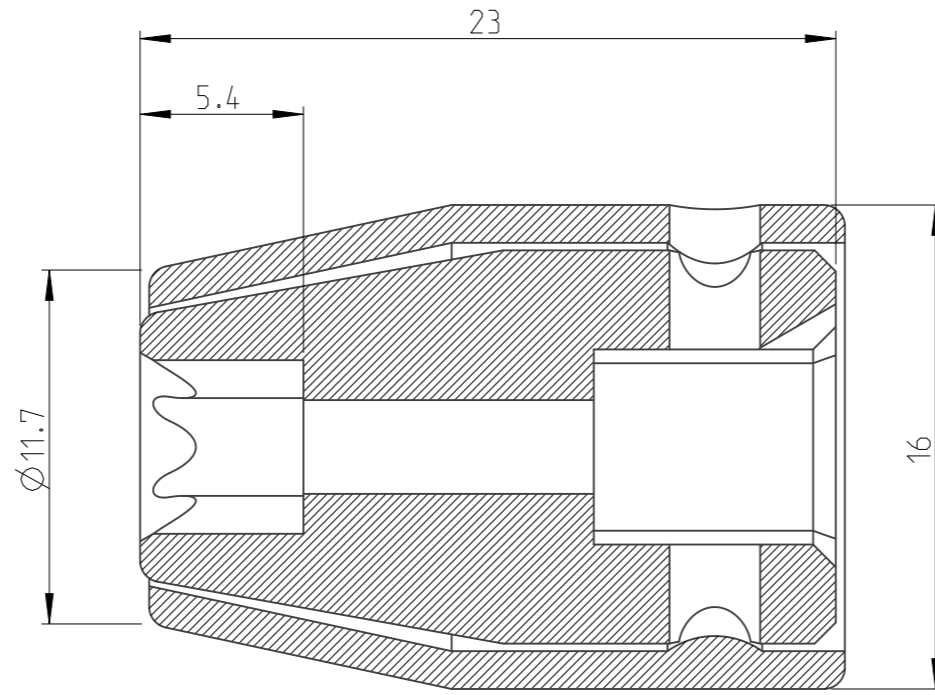

ASSEMBLY	4027116406	Status	Released	Rev. / Iter	1.0
DRAWING	4027116406	Status		Rev. / Iter	1.0

A-A  
4:1

3:1

proprietary document. Not to be used in any way without our consent.

**SALTUS**

Name	Socket-SQ1/4"-L23-E6-R
Designation	4027 1164 06