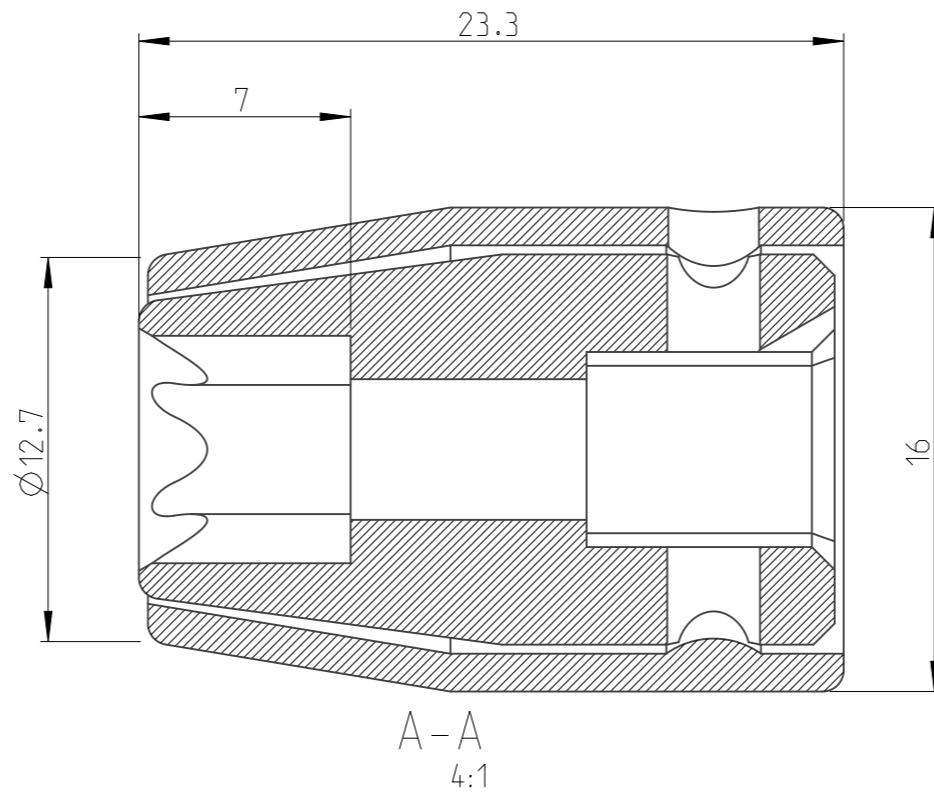

ASSEMBLY	4027116408	Status	Released	Rev. / Iter	1.0
DRAWING	4027116408	Status		Rev. / Iter	1.0

proprietary document. Not to be used in any way without our consent.

SALTUS

Name	Socket-SQ1/4"-L23-E8-R
Designation	4027 1164 08