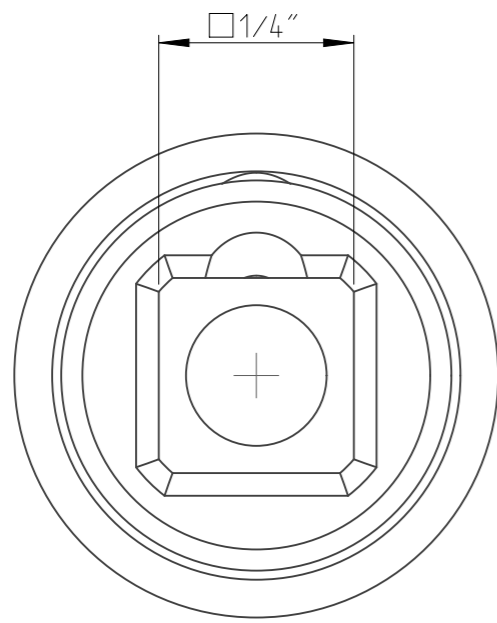

ASSEMBLY	4027116408	Status	Released	Rev. / Iter	1.0
DRAWING	4027116408	Status		Rev. / Iter	1.0

proprietary document. Not to be used in any way without our consent.

SALTUS

Name	Socket-SQ1/4"-L23-E8-R
Designation	4027 1164 08