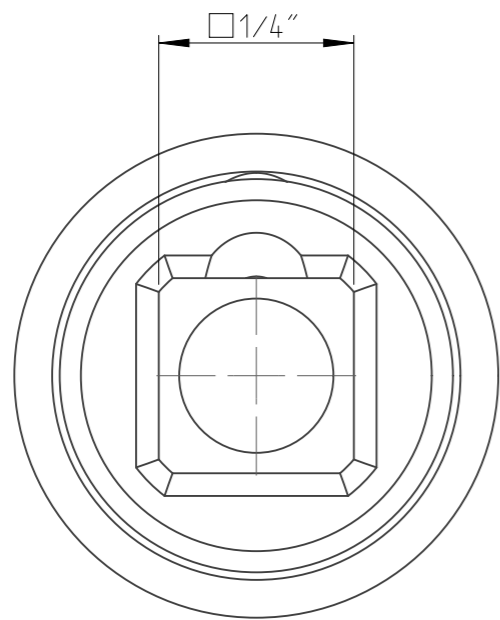

ASSEMBLY	40271164-10	Status	Released	Rev. / Iter	1.0
DRAWING	40271164-10	Status		Rev. / Iter	1.0

proprietary document. Not to be used in any way without our consent.

SALTUS

Name	Socket-SQ1/4"-L23-E10-R
Designation	4027 1164 10