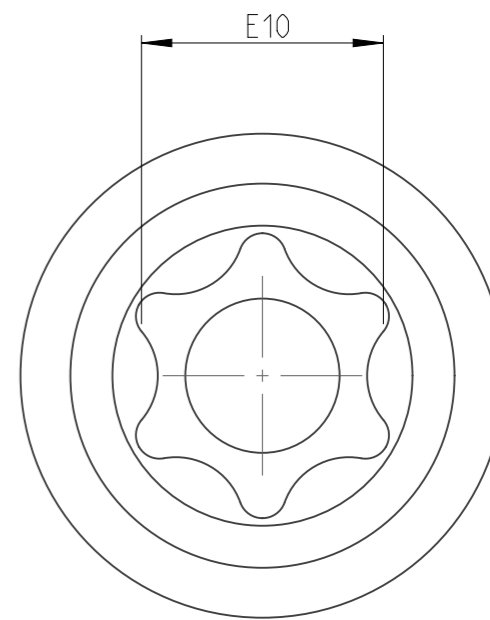

ASSEMBLY	40271164-10	Status	Released	Rev. / Iter	1.0
DRAWING	40271164-10	Status		Rev. / Iter	1.0

proprietary document. Not to be used in any way without our consent.

SALTUS

Name	Socket-SQ1/4"-L23-E10-R
Designation	4027 1164 10