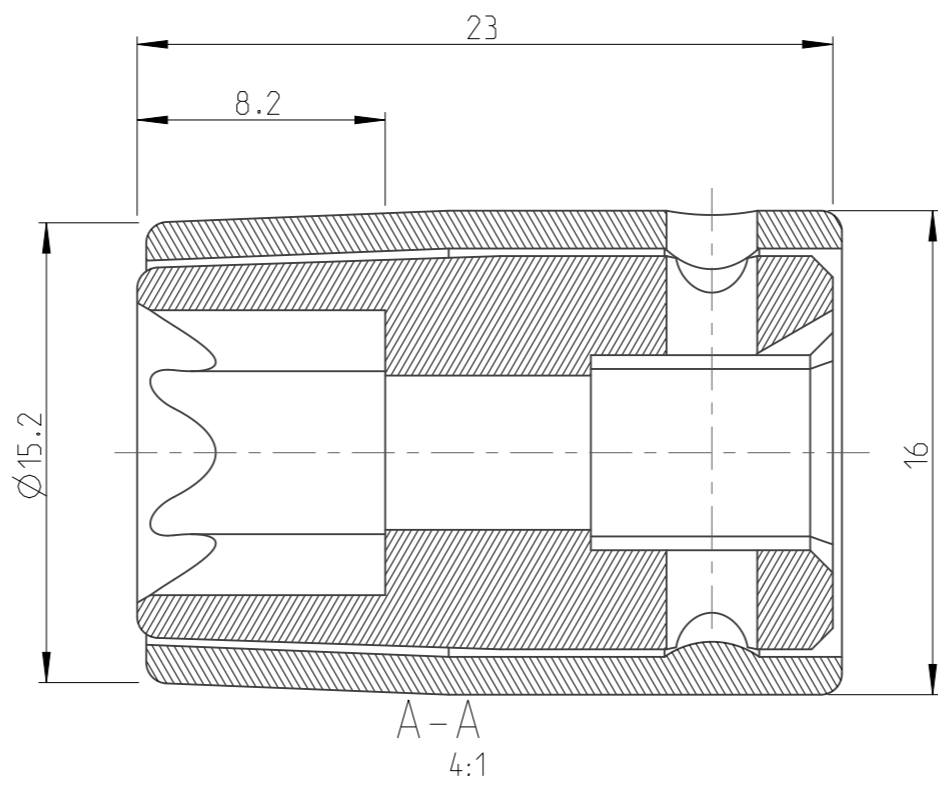

ASSEMBLY	40271164-10	Status	Released	Rev. / Iter	1.0
DRAWING	40271164-10	Status		Rev. / Iter	1.0

proprietary document. Not to be used in any way without our consent.

SALTUS

Name	Socket-SQ1/4"-L23-E10-R
Designation	4027 1164 10