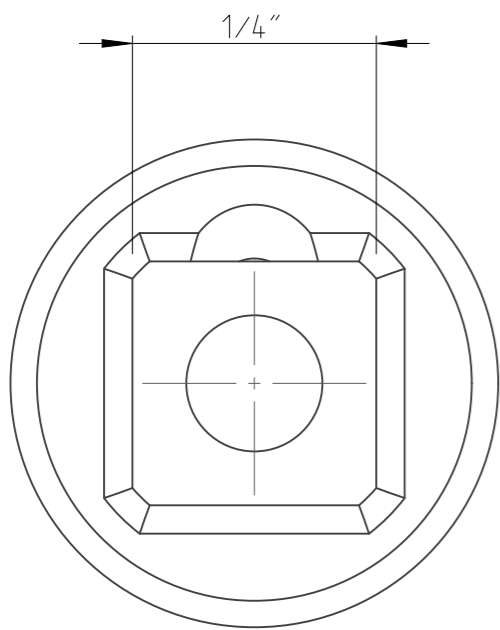

PART	4027118006	Status	Released	Rev./Iter	1.3
Drawing	4027118006	Status		Rev./Iter	1.3

5:1

proprietary document. Not to be used in any way without our consent.

**SALTUS**

Name	Socket-SQ1/4"-L23-E6-M
Designation	4027 1180 06