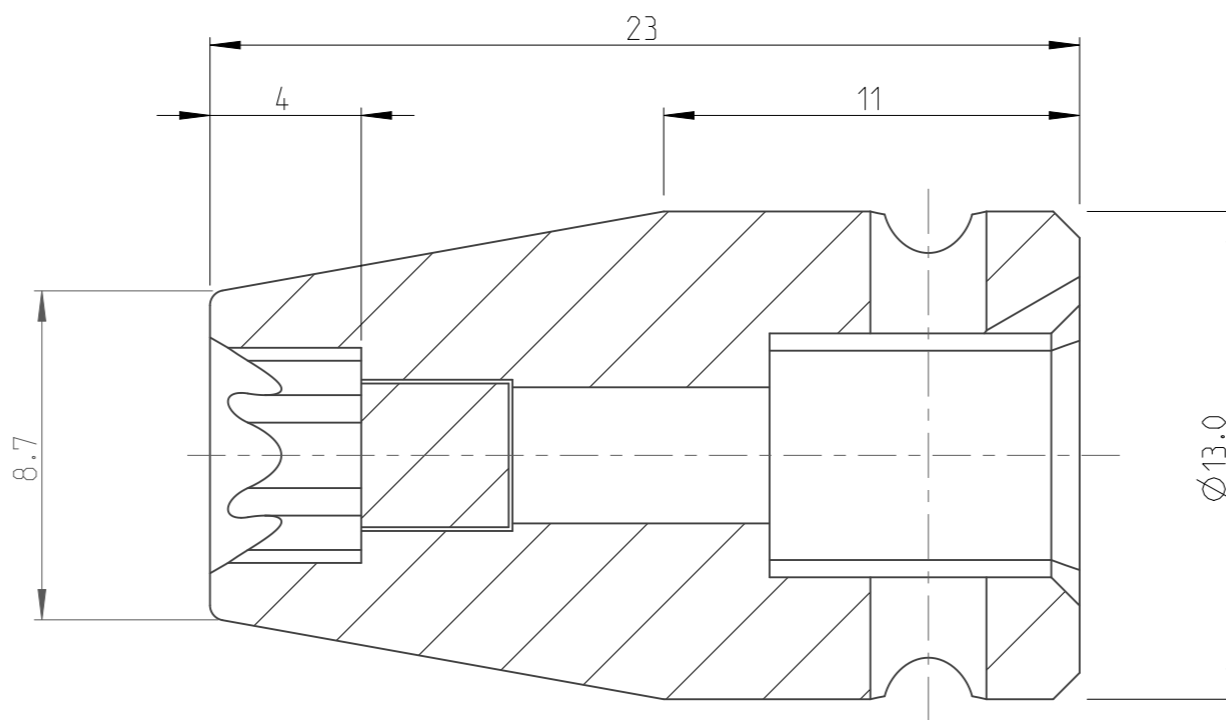

PART	4027118006	Status	Released	Rev./Iter	1.3
Drawing	4027118006	Status		Rev./Iter	1.3

5:1

proprietary document. Not to be used in any way without our consent.

**SALTUS**

Name	Socket-SQ1/4"-L23-E6-M
Designation	4027 1180 06