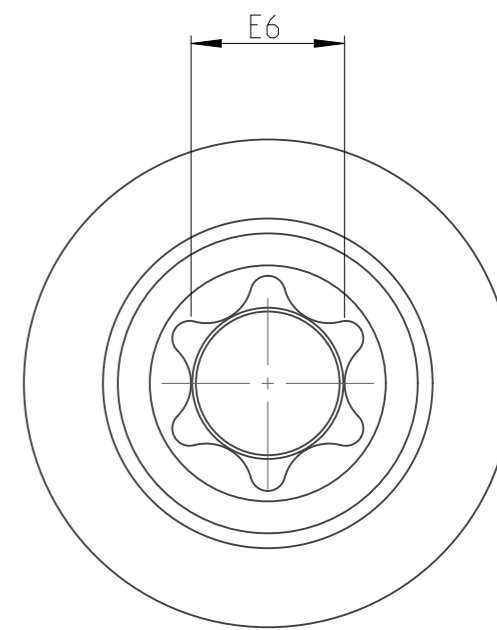

PART	4027118006	Status	Released	Rev./Iter	1.3
Drawing	4027118006	Status		Rev./Iter	1.3

5:1

proprietary document. Not to be used in any way without our consent.

**SALTUS**

Name	Socket-SQ1/4"-L23-E6-M
Designation	4027 1180 06