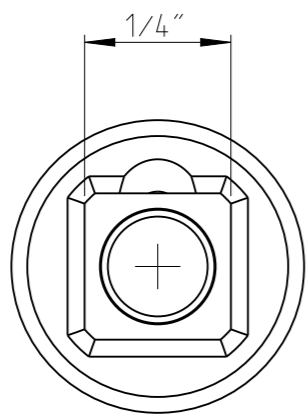

ASSEMBLY	4027118007	Status	In Work	Rev. It.	0.0
DRAWING	4027118007	Status		Rev. It.	0.0

proprietary document. Not to be used in any way without our consent.

SALTUS

Name

Socket-SQ1/4"-L23-E7-M

Designation

4027 1180 07