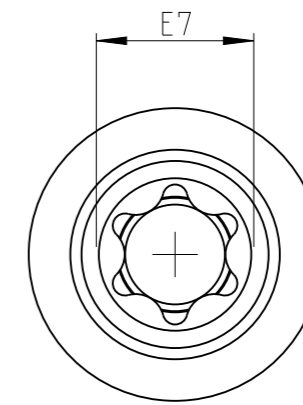

ASSEMBLY	4027118007	Status	In Work	Rev. It.	0.0
DRAWING	4027118007	Status		Rev. It.	0.0

proprietary document. Not to be used in any way without our consent.

SALTUS

Name

Socket-SQ1/4"-L23-E7-M

Designation

4027 1180 07