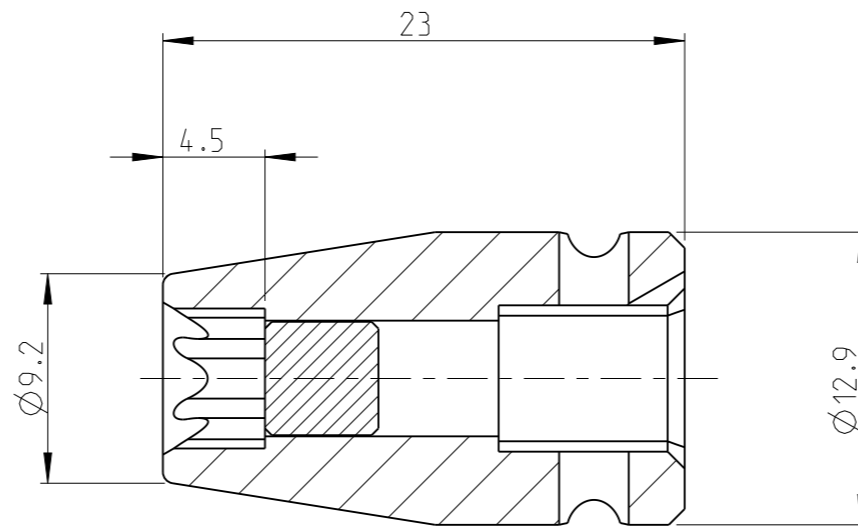

ASSEMBLY	4027118007	Status	In Work	Rev. It.	0.0
DRAWING	4027118007	Status		Rev. It.	0.0

proprietary document. Not to be used in any way without our consent.

SALTUS

Name

Socket-SQ1/4"-L23-E7-M

Designation

4027 1180 07