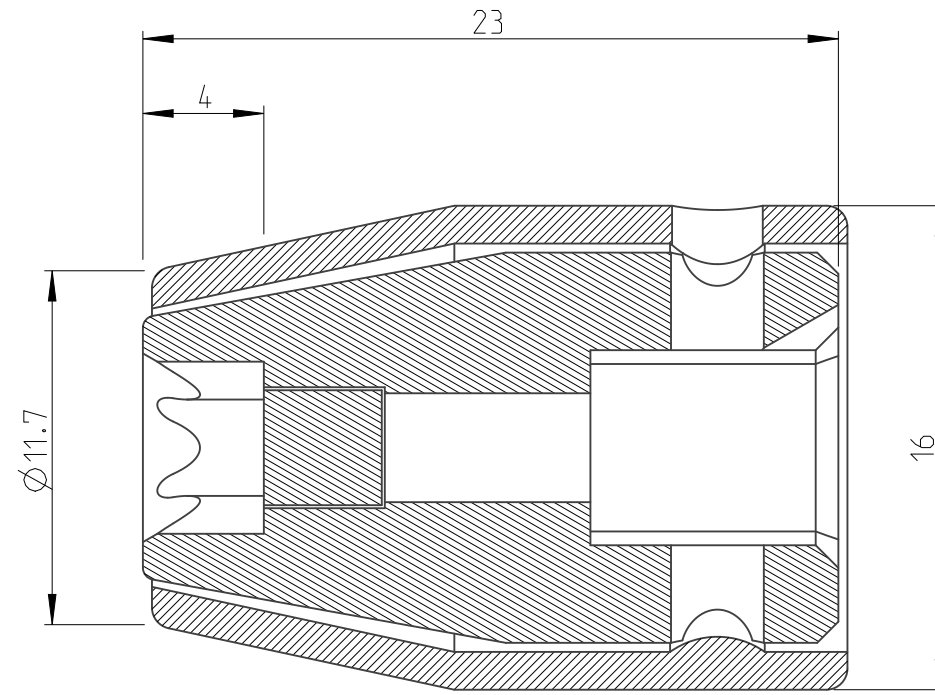

ASSEMBLY	4027118056	Status	Released	Rev. / Iter	1.0
DRAWING	4027118056	Status		Rev. / Iter	1.0

A-A
4:1

proprietary document. Not to be used in any way without our consent.

SALTUS

Name	Socket-SQ1/4"-L23-E6-M-R
Designation	4027 1180 56