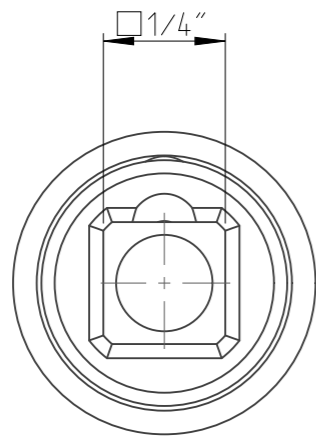

ASSEMBLY	4027118507	Status	Released	Rev. / Iter	1.3
DRAWING	4027118507	Status		Rev. / Iter	1.5

proprietary document. Not to be used in any way without our consent.

**SALTUS**

Name	Socket-SQ1/4"-L48-HEX7-M-R
Designation	4027 1185 07