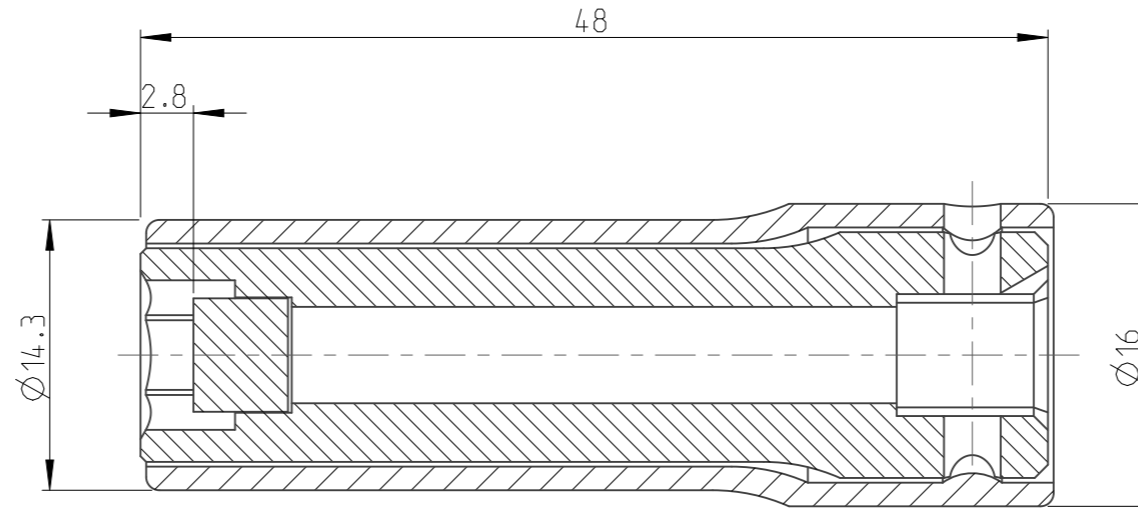

ASSEMBLY	4027118507	Status	Released	Rev. / Iter	1.3
DRAWING	4027118507	Status		Rev. / Iter	1.5

proprietary document. Not to be used in any way without our consent.

**SALTUS**

Name	Socket-SQ1/4"-L48-HEX7-M-R
Designation	4027 1185 07