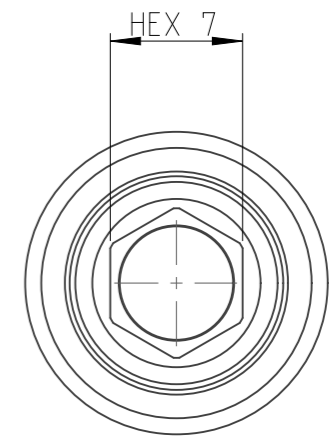

ASSEMBLY	4027118507	Status	Released	Rev. / Iter	1.3
DRAWING	4027118507	Status		Rev. / Iter	1.5

proprietary document. Not to be used in any way without our consent.

**SALTUS**

Name	Socket-SQ1/4"-L48-HEX7-M-R
Designation	4027 1185 07