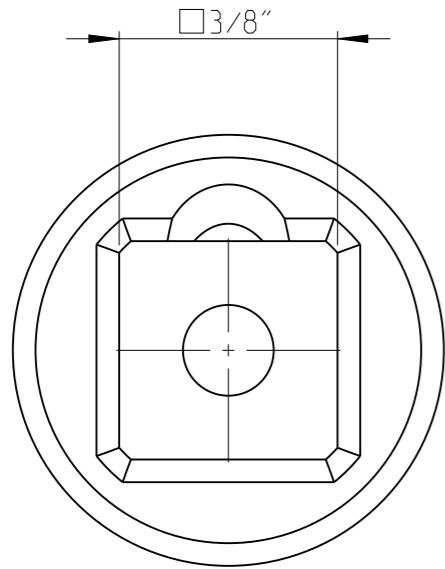

PART	4027120006	Status	Released	Rev. / Iter	0.0
Drawing	4027120006	Status		Rev. / Iter	0.0

proprietary document. Not to be used in any way without our consent.

SALTUS

Name	Socket-SQ3/8"-L32-HEX6
Designation	4027 1200 06