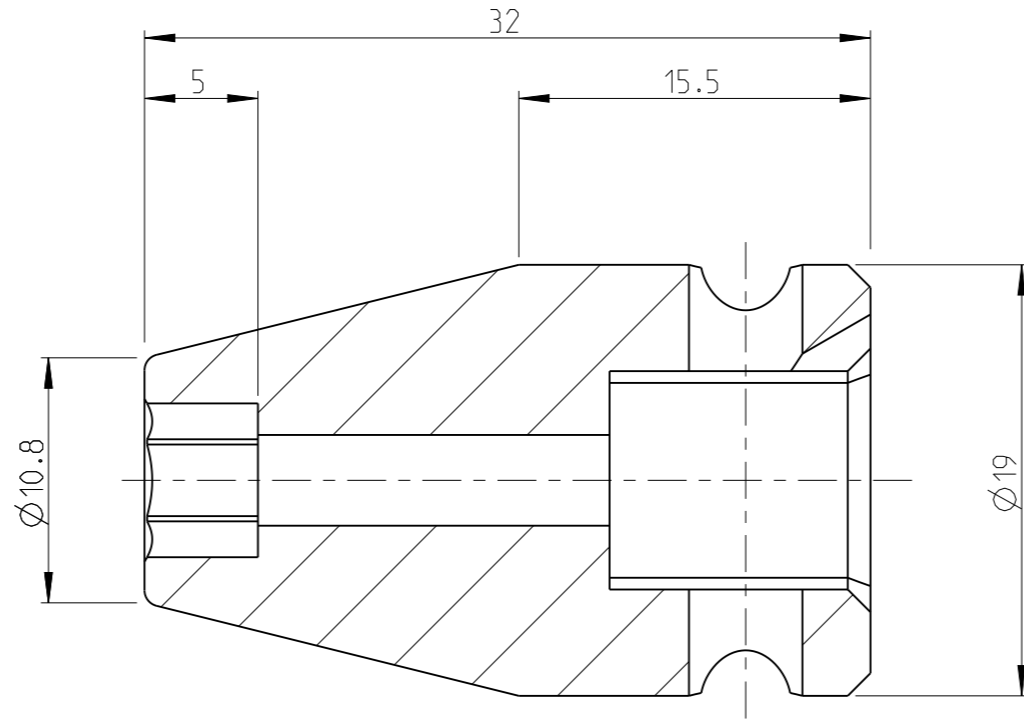

PART	4027120006	Status	Released	Rev. / Iter	0.0
Drawing	4027120006	Status		Rev. / Iter	0.0

proprietary document. Not to be used in any way without our consent.

SALTUS

Name	Socket-SQ3/8"-L32-HEX6
Designation	4027 1200 06