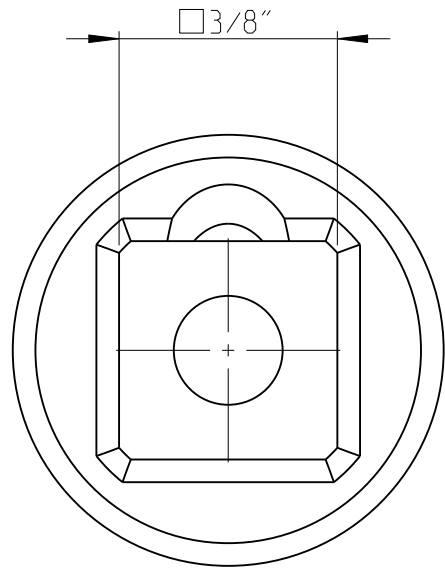

PART	4027120007	Status	Released	Rev. / Iter	0.0
Drawing	4027120007	Status		Rev. / Iter	0.0

proprietary document. Not to be used in any way without our consent.

SALTUS

Name	Socket-SQ3/8"-L32-HEX7
Designation	4027 1200 07