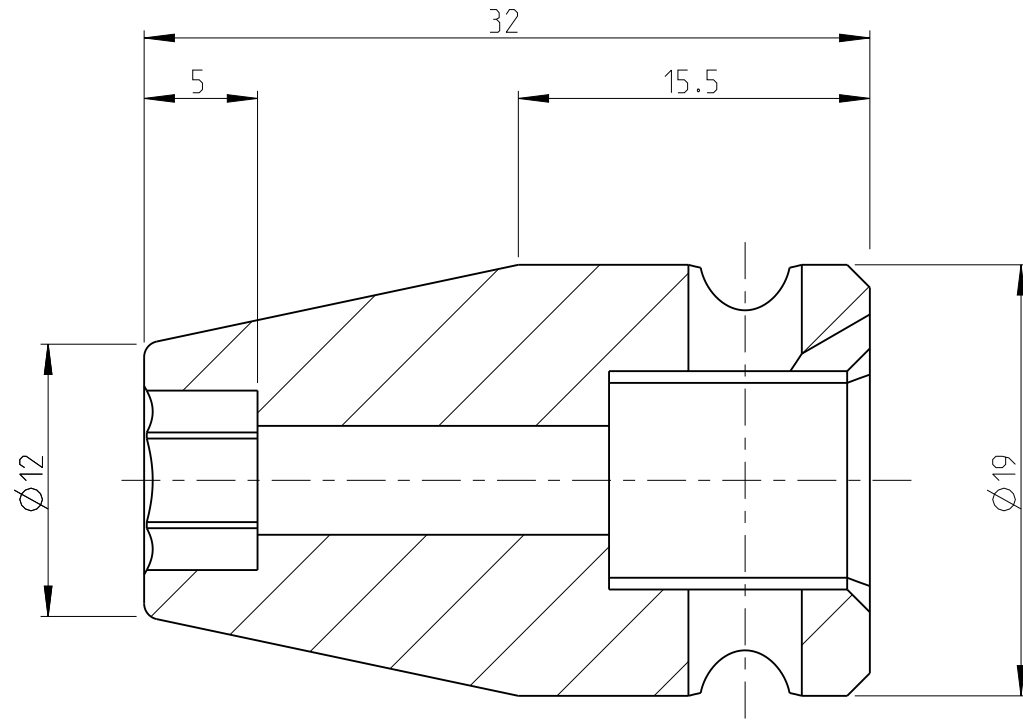

PART	4027120007	Status	Released	Rev. / Iter	0.0
Drawing	4027120007	Status		Rev. / Iter	0.0

proprietary document. Not to be used in any way without our consent.

SALTUS

Name	Socket-SQ3/8"-L32-HEX7
Designation	4027 1200 07