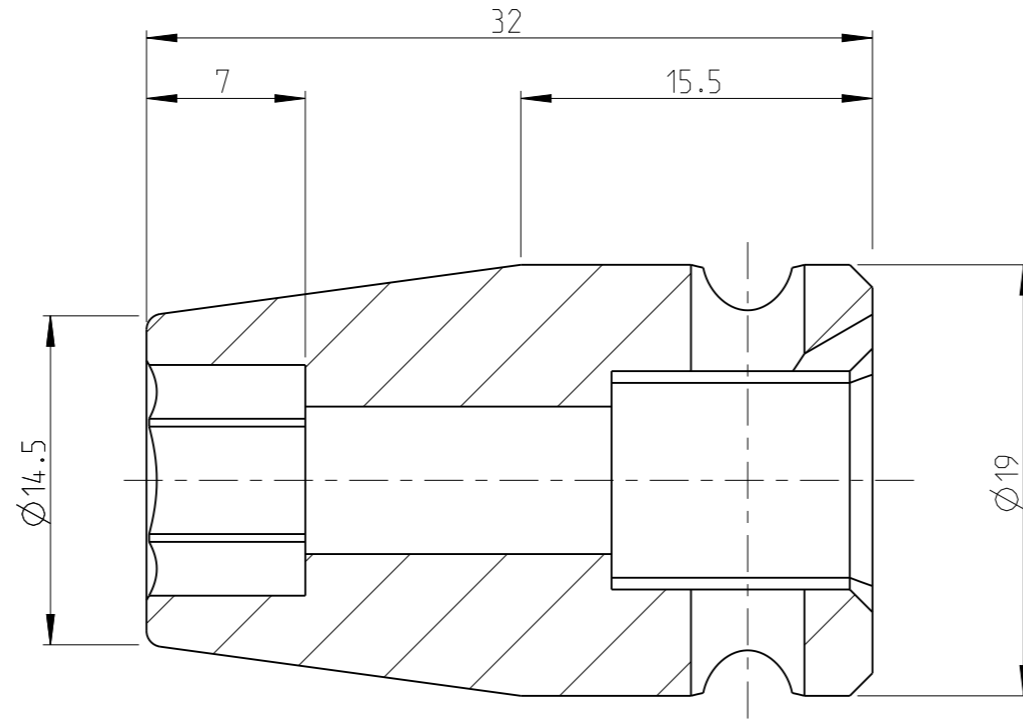

PART	4027120009	Status	Released	Rev./Iter	0.0
Drawing	4027120009	Status		Rev./Iter	0.0

proprietary document. Not to be used in any way without our consent.

**SALTUS**

Name	Socket-SQ3/8"-L32-HEX9
Designation	4027 1200 09