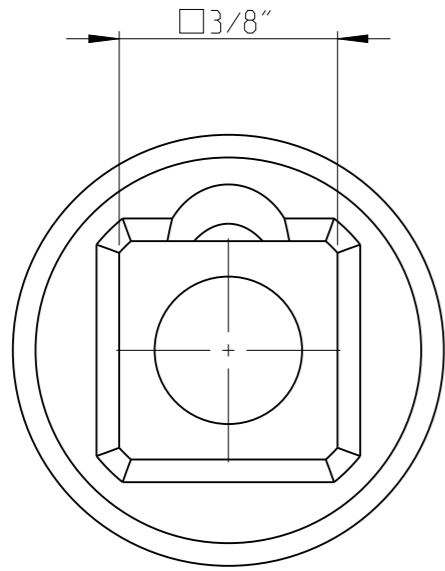

PART	4027120009	Status	Released	Rev./Iter	0.0
Drawing	4027120009	Status		Rev./Iter	0.0

proprietary document. Not to be used in any way without our consent.

**SALTUS**

Name	Socket-SQ3/8"-L32-HEX9
Designation	4027 1200 09