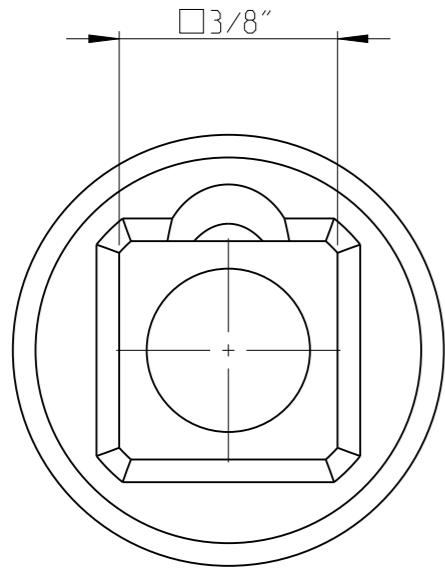

PART	4027120010	Status	Released	Rev./Iter	0,0
Drawing	4027120010	Status		Rev./Iter	0,0

proprietary document. Not to be used in any way without our consent.

**SALTUS**

Name	Socket-SQ3/8"-L32-HEX10
Designation	4027 1200 10