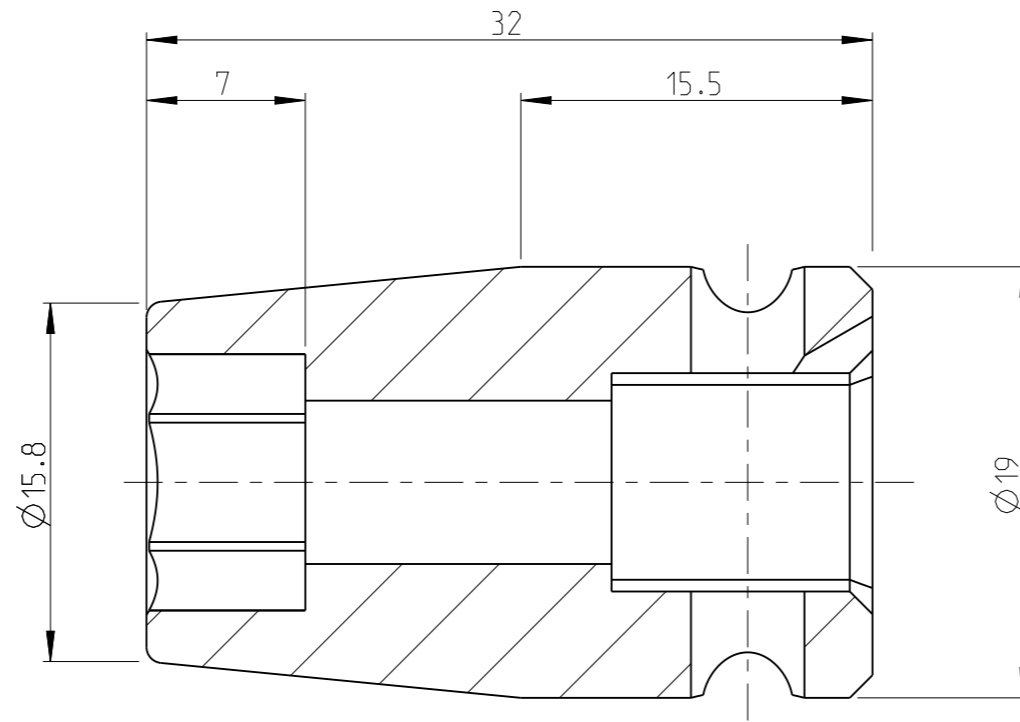

PART	4027120010	Status	Released	Rev./Iter	0,0
Drawing	4027120010	Status		Rev./Iter	0,0

proprietary document. Not to be used in any way without our consent.

**SALTUS**

Name	Socket-SQ3/8"-L32-HEX10
Designation	4027 1200 10