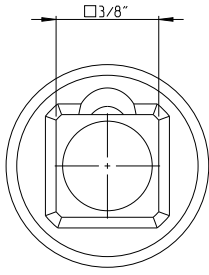

proprietary document. Not to be used in any way without our consent.

SALTUS	Name	Socket-SQ3/8"-L32-HEX11
	Designation	4027 1200 11