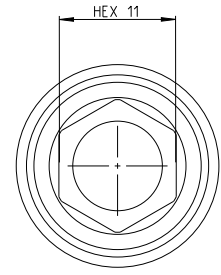

proprietary document. Not to be used in any way without our consent.

SALTUS	Name	Socket-SQ3/8"-L32-HEX11
	Designation	4027 1200 11