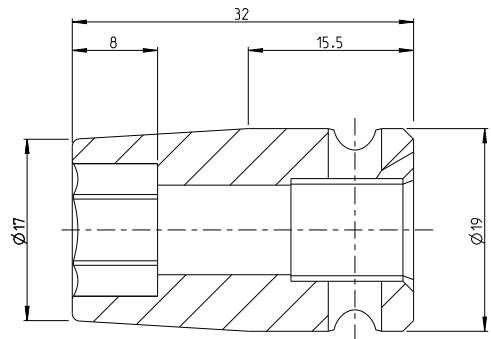

proprietary document. Not to be used in any way without our consent.

SALTUS	Name	Socket-SQ3/8"-L32-HEX11
	Designation	4027 1200 11