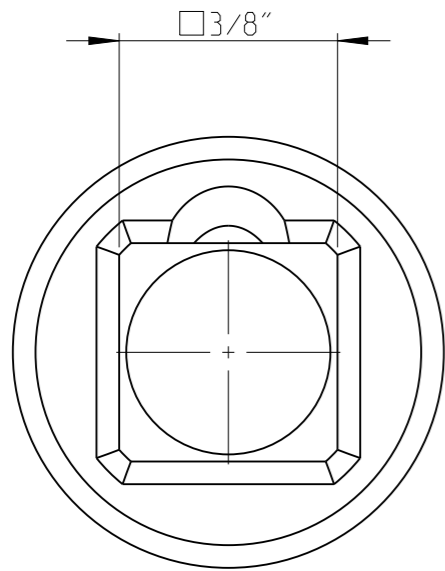

PART	4027120012	Status	Released	Rev./Iter	0,0
Drawing	4027120012	Status		Rev./Iter	0,0

proprietary document. Not to be used in any way without our consent.

SALTUS

Name	Socket-SQ3/8"-L32-HEX12
Designation	4027 1200 12