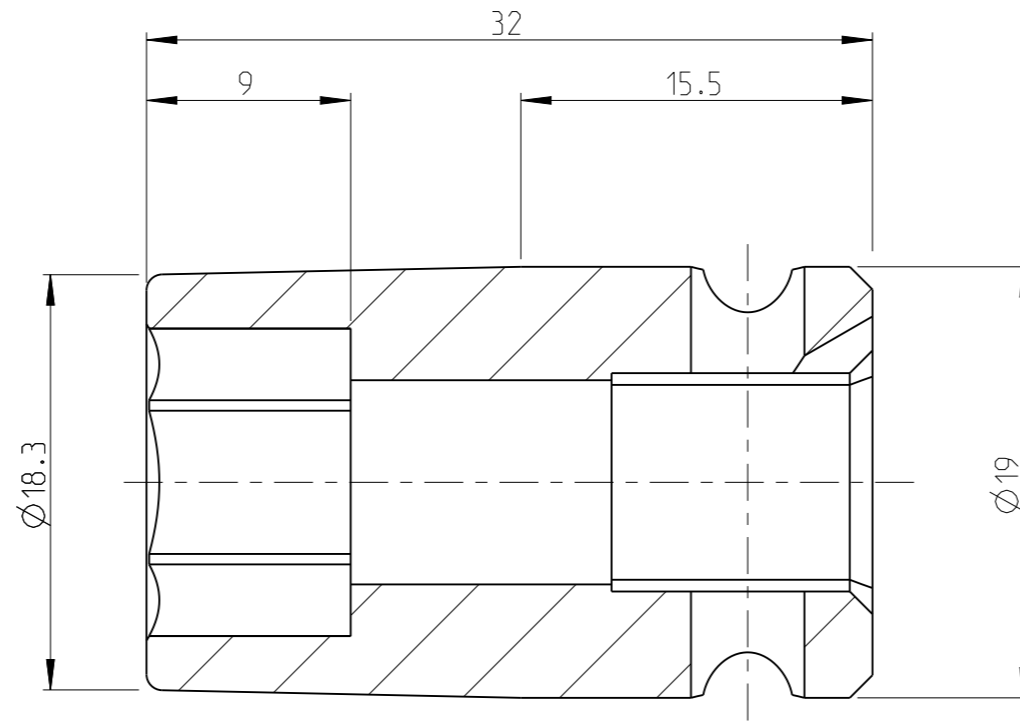

PART	4027120012	Status	Released	Rev./Iter	0,0
Drawing	4027120012	Status		Rev./Iter	0,0

proprietary document. Not to be used in any way without our consent.

SALTUS

Name	Socket-SQ3/8"-L32-HEX12
Designation	4027 1200 12