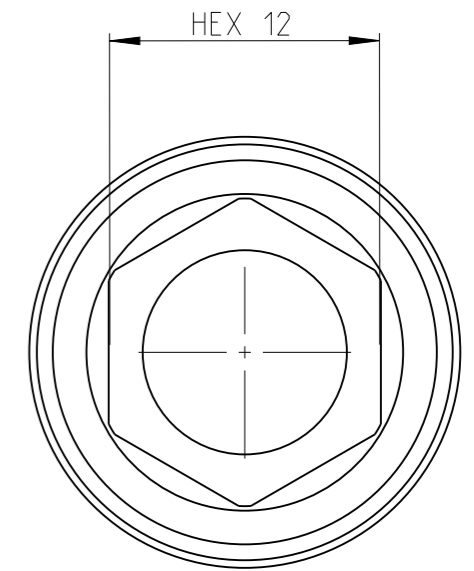

PART	4027120012	Status	Released	Rev./Iter	0,0
Drawing	4027120012	Status		Rev./Iter	0,0

proprietary document. Not to be used in any way without our consent.

SALTUS

Name	Socket-SQ3/8"-L32-HEX12
Designation	4027 1200 12