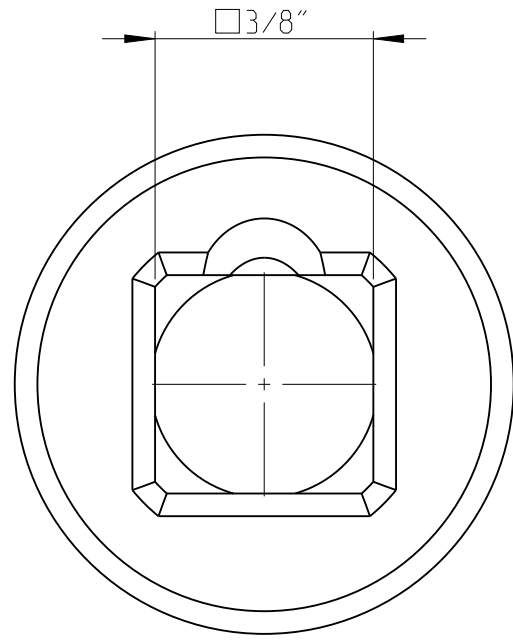

PART	4027120014	Status	Released	Rev./Iter	0.1
Drawing	4027120014	Status		Rev./Iter	0.1

proprietary document. Not to be used in any way without our consent.

SALTUS

Name

Socket-SQ3/8"-L32-HEX14

Designation

4027 1200 14