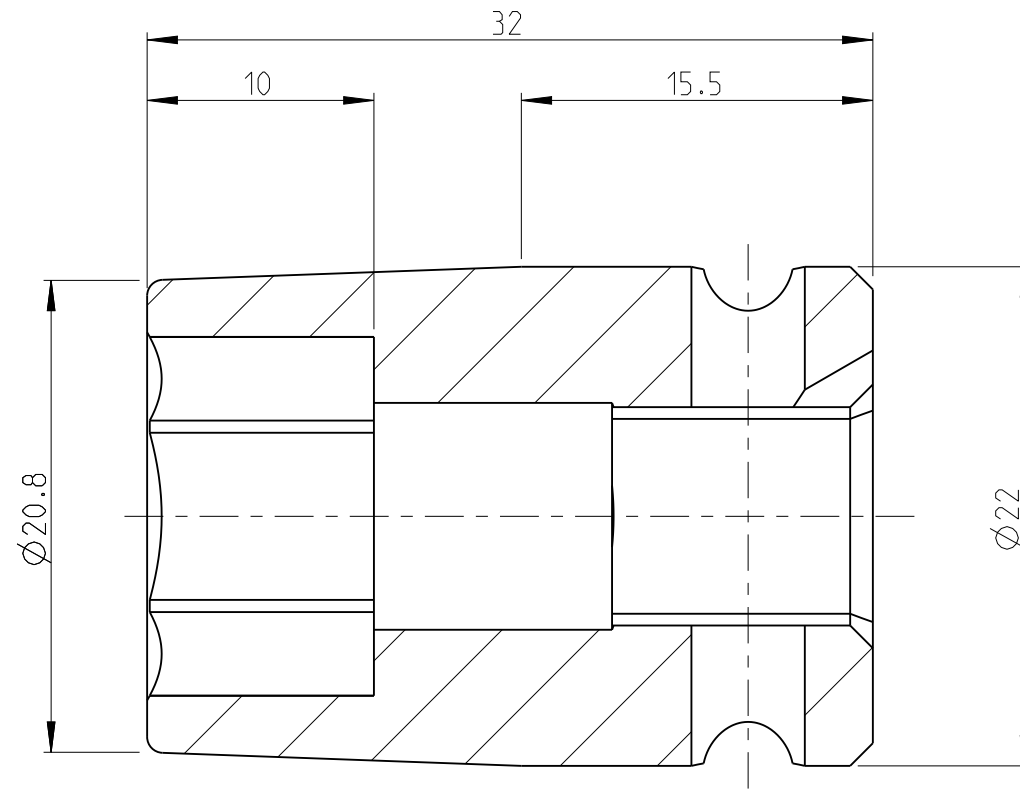

PART	4027120014	Status	Released	Rev./Iter	0.1
Drawing	4027120014	Status		Rev./Iter	0.1

proprietary document. Not to be used in any way without our consent.

SALTUS

Name

Socket-SQ3/8"-L32-HEX14

Designation

4027 1200 14