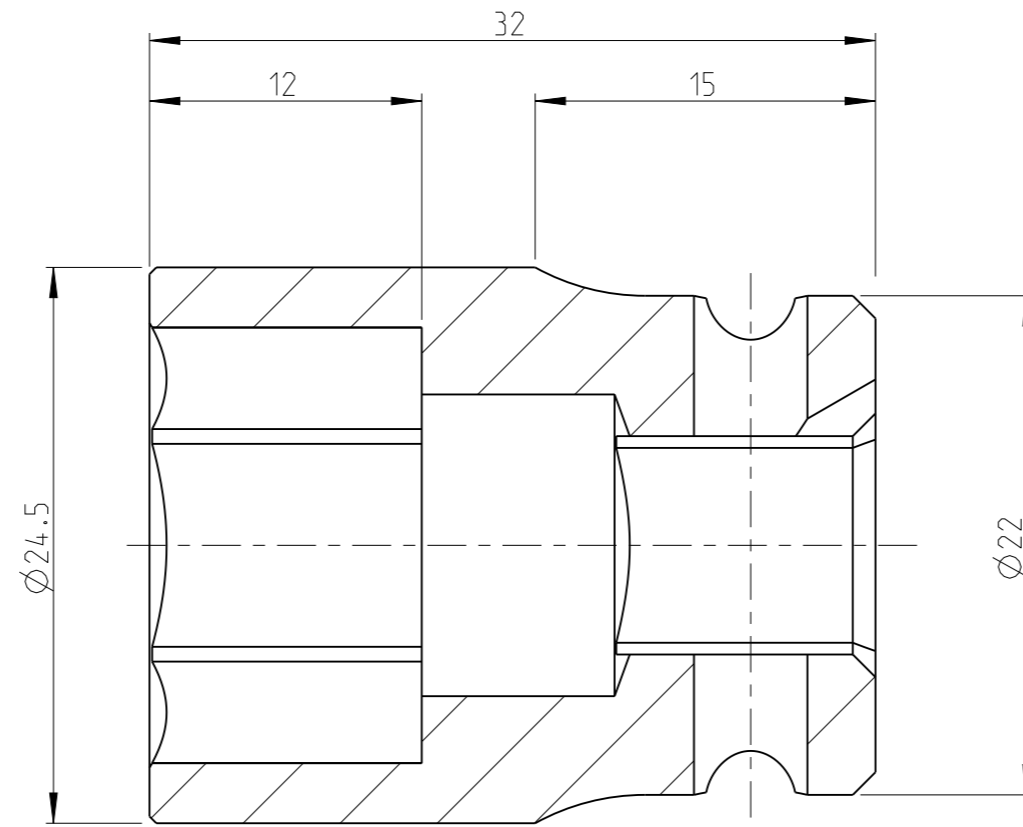

PART	4027120017	Status	Released	Rev./Iter	0,0
Drawing	4027120017	Status		Rev./Iter	0,0

proprietary document. Not to be used in any way without our consent.

**SALTUS**

Name	Socket-SQ3/8"-L32-HEX17
Designation	4027 1200 17