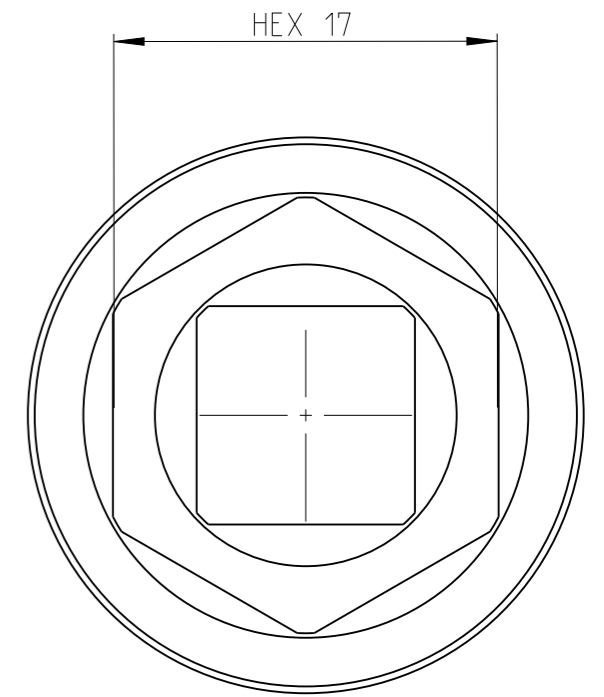

PART	4027120017	Status	Released	Rev./Iter	0,0
Drawing	4027120017	Status		Rev./Iter	0,0

proprietary document. Not to be used in any way without our consent.

**SALTUS**

Name	Socket-SQ3/8"-L32-HEX17
Designation	4027 1200 17