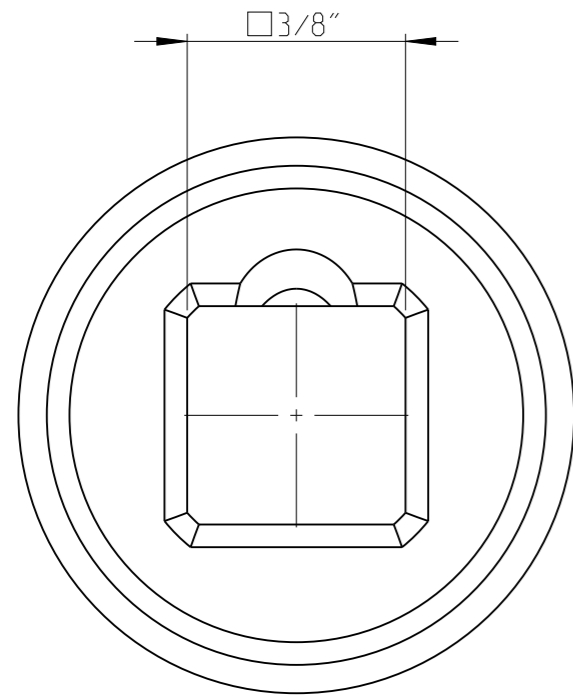

PART	4027120017	Status	Released	Rev./Iter	0,0
Drawing	4027120017	Status		Rev./Iter	0,0

proprietary document. Not to be used in any way without our consent.

**SALTUS**

Name	Socket-SQ3/8"-L32-HEX17
Designation	4027 1200 17