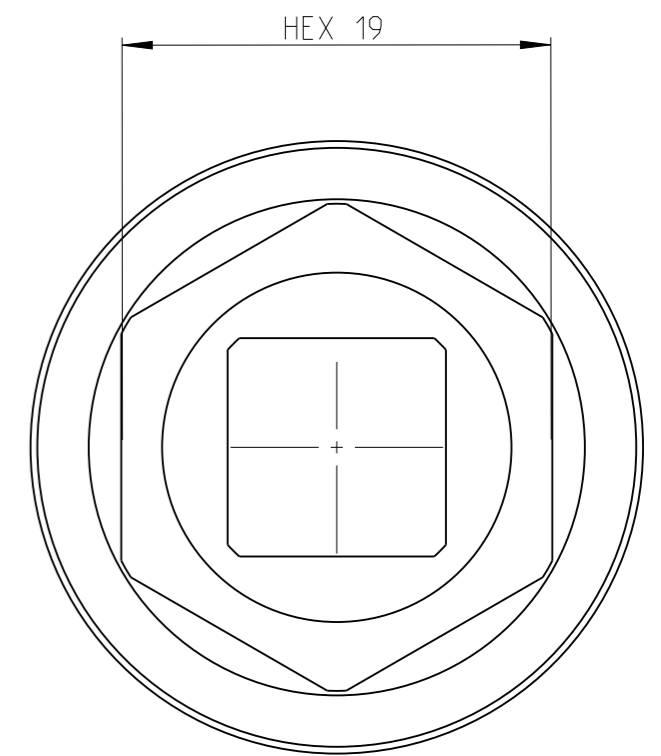

PART	4027120019	Status	Released	Rev. / Iter	0.0
Drawing	4027120019	Status		Rev. / Iter	0.0

proprietary document. Not to be used in any way without our consent.

SALTUS

Name

Socket-SQ3/8"-L32-HEX19

Designation