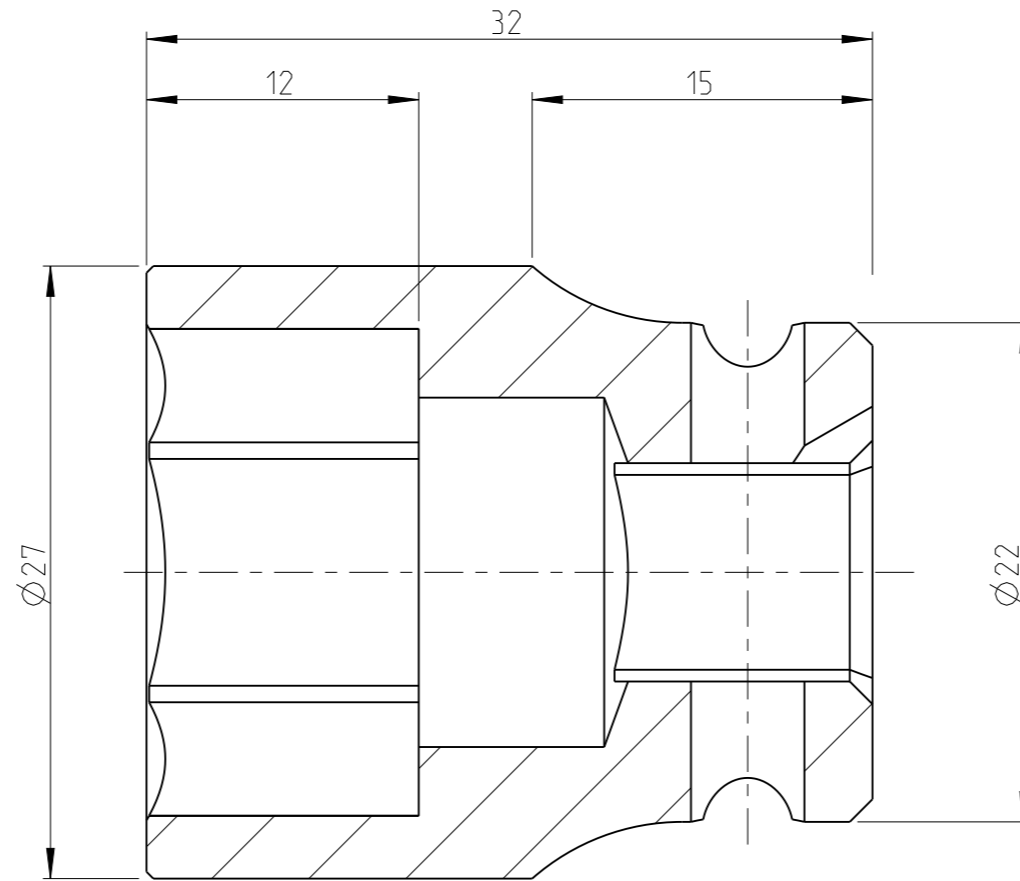

PART	4027120019	Status	Released	Rev. / Iter	0.0
Drawing	4027120019	Status		Rev. / Iter	0.0

proprietary document. Not to be used in any way without our consent.

SALTUS

Name

Socket-SQ3/8"-L32-HEX19

Designation