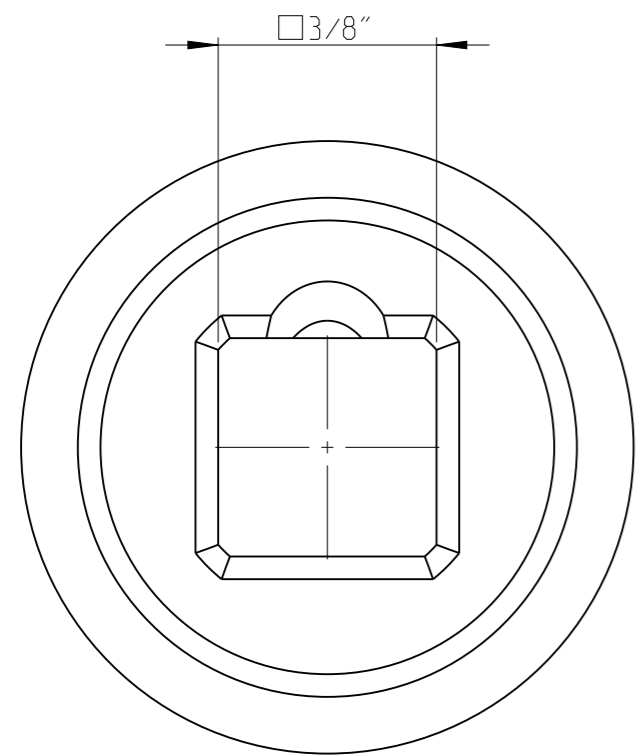

PART	4027120019	Status	Released	Rev. / Iter	0.0
Drawing	4027120019	Status		Rev. / Iter	0.0

proprietary document. Not to be used in any way without our consent.

SALTUS

Name

Socket-SQ3/8"-L32-HEX19

Designation