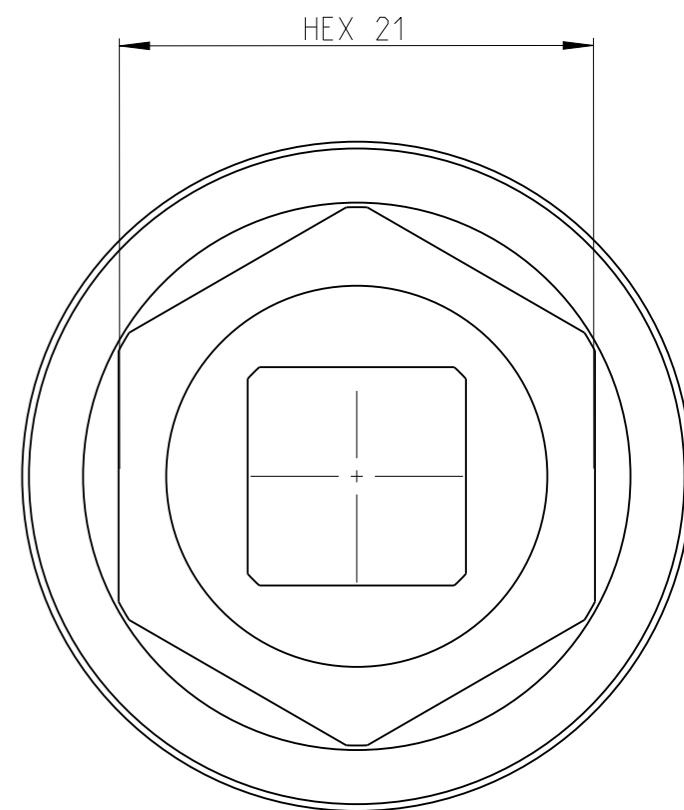

PART	4027120021	Status	Released	Rev./Iter	0.0
Drawing	4027120021	Status		Rev./Iter	0.1

proprietary document. Not to be used in any way without our consent.

SALTUS	Name	Socket-SQ3/8"-L32-HEX21
	Designation	4027 1200 21