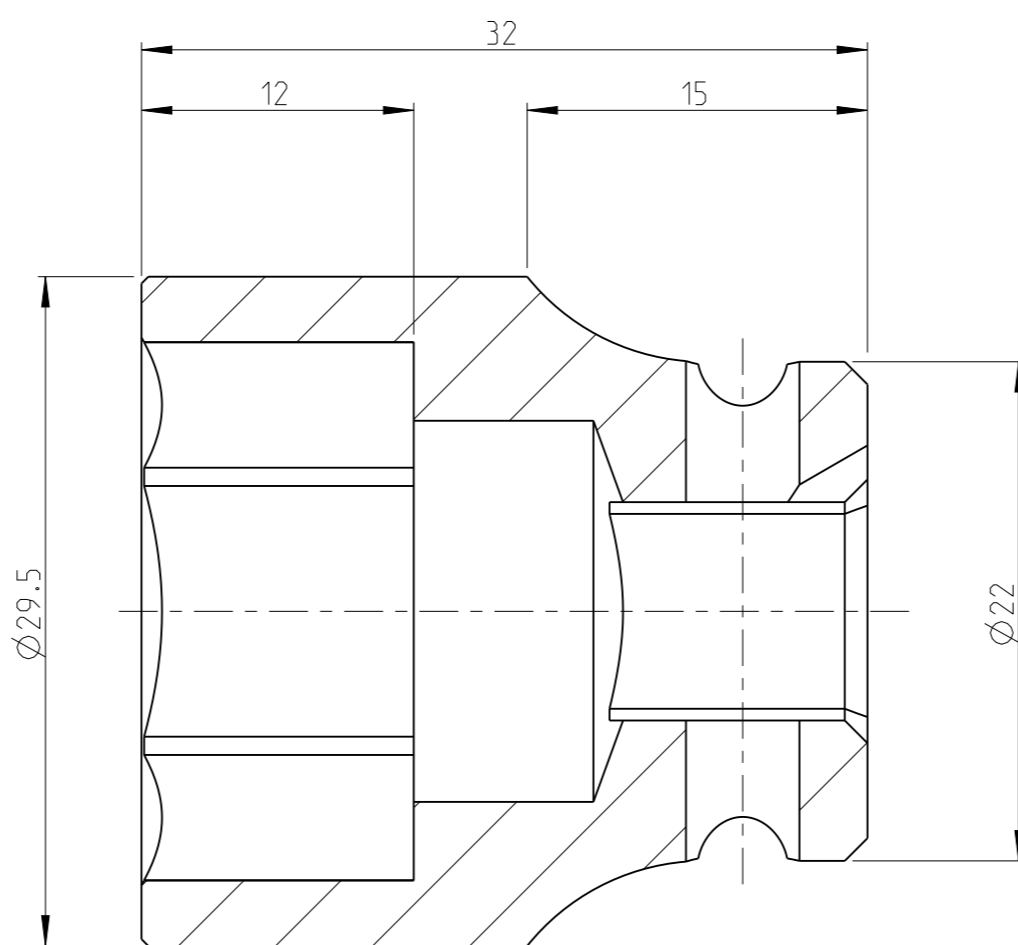

PART	4027120021	Status	Released	Rev./Iter	0.0
Drawing	4027120021	Status		Rev./Iter	0.1

proprietary document. Not to be used in any way without our consent.

SALTUS	Name	Socket-SQ3/8"-L32-HEX21
	Designation	4027 1200 21