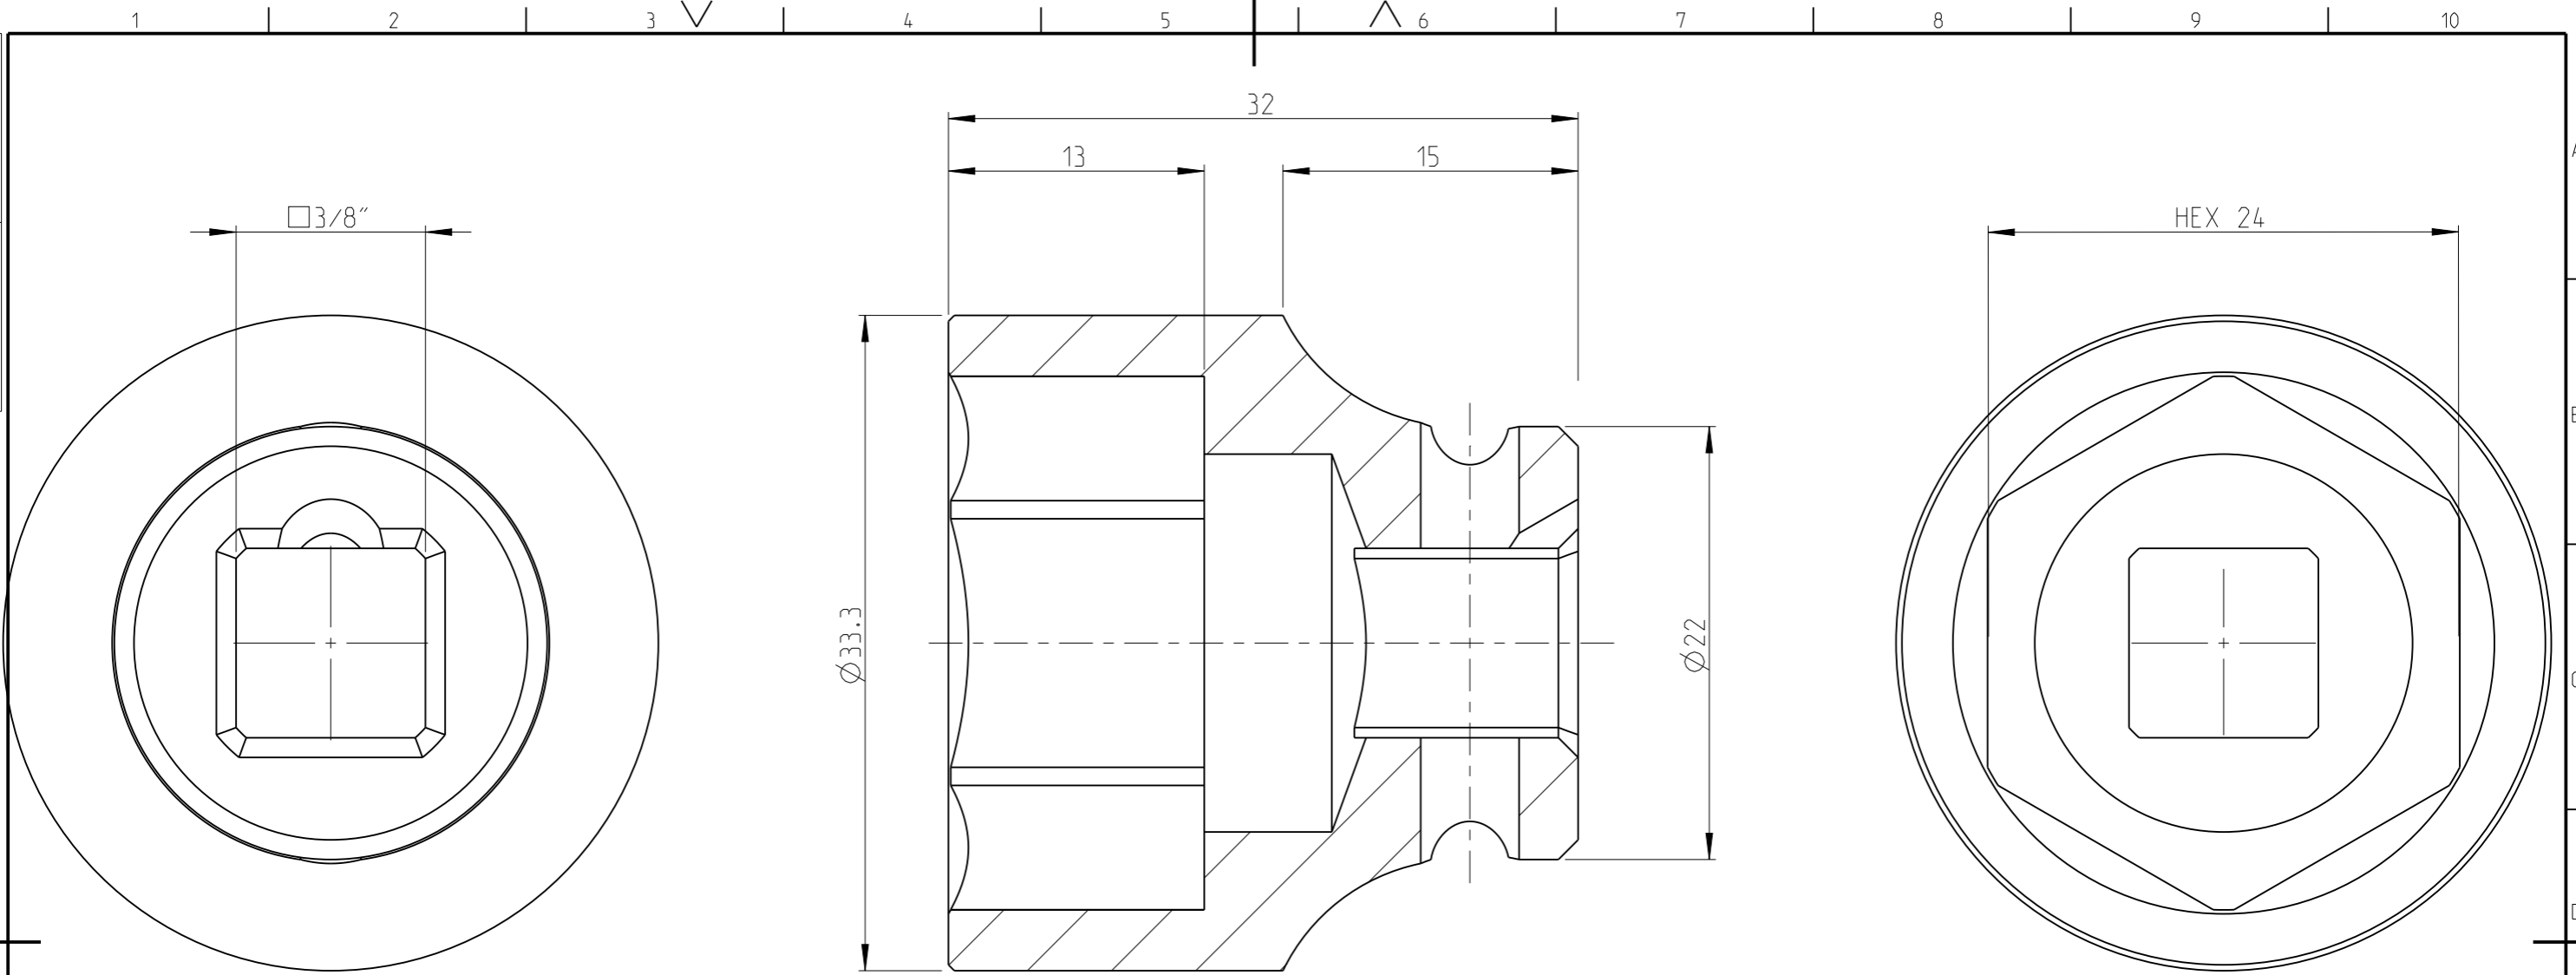

PART	4027120024	Status	Released	Rev. / Iter	0.0
Drawing	4027120024	Status		Rev. / Iter	0.0

proprietary document. Not to be used in any way without our consent.

<b>SALTUS</b>	Name	Socket-SQ3/8"-L32-HEX24
	Designation	4027 1200 24