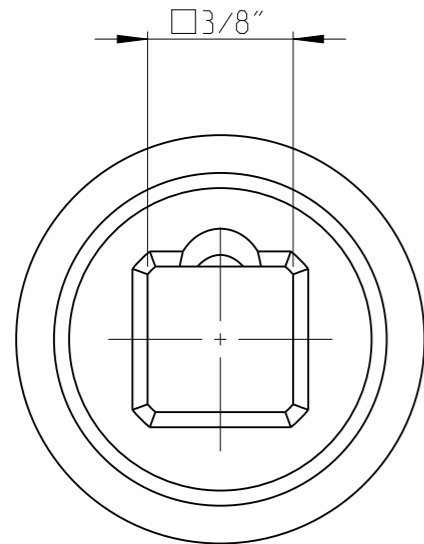

PART	4027120081	Status	Released	Rev./Iter	0,0
Drawing	4027120081	Status		Rev./Iter	0,0

proprietary document. Not to be used in any way without our consent.

**SALTUS**

Name	Socket-SQ3/8"-L32-HEX3/4"
Designation	4027 1200 81