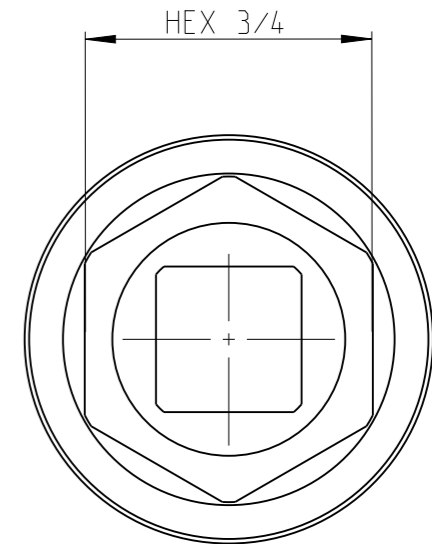

PART	4027120081	Status	Released	Rev./Iter	0,0
Drawing	4027120081	Status		Rev./Iter	0,0

proprietary document. Not to be used in any way without our consent.

**SALTUS**

Name	Socket-SQ3/8"-L32-HEX3/4"
Designation	4027 1200 81