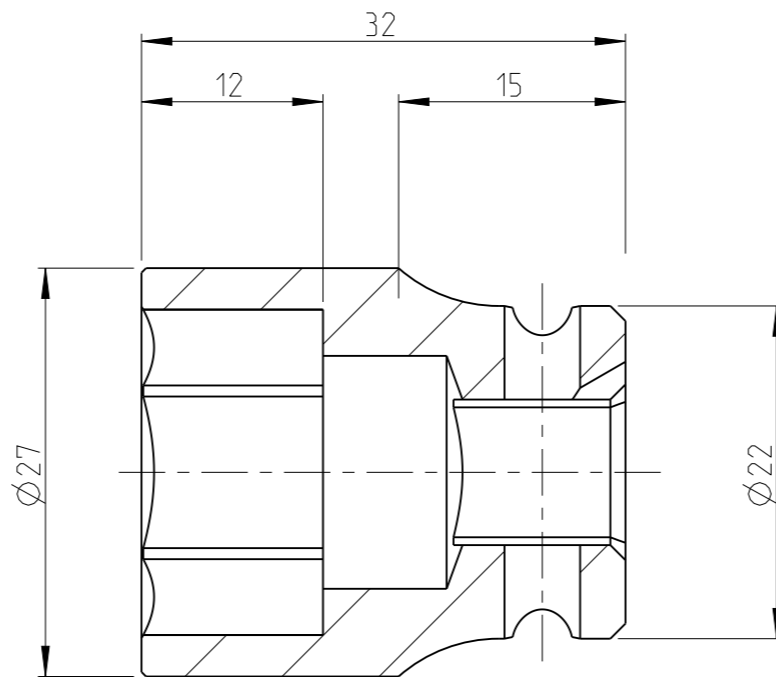

PART	4027120081	Status	Released	Rev./Iter	0,0
Drawing	4027120081	Status		Rev./Iter	0,0

proprietary document. Not to be used in any way without our consent.

**SALTUS**

Name	Socket-SQ3/8"-L32-HEX3/4"
Designation	4027 1200 81