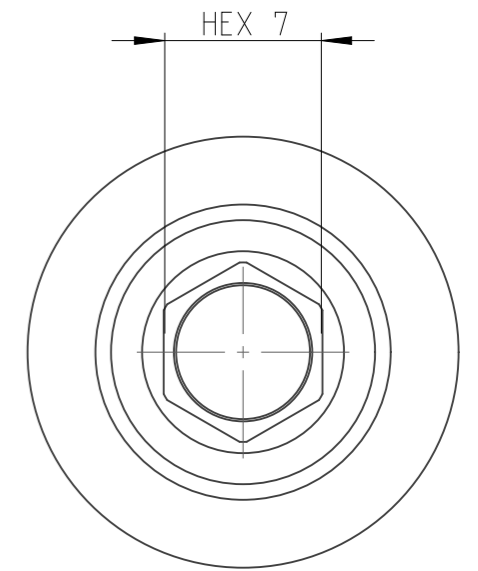

PART	4027120607	Status	Released	Rev./Iter	1.0
Drawing	4027120607	Status		Rev./Iter	1.0

proprietary document. Not to be used in any way without our consent.

<b>SALTUS</b>	Name	Socket-SQ3/8"-L32-HEX7-M-ST
	Designation	4027 1206 07