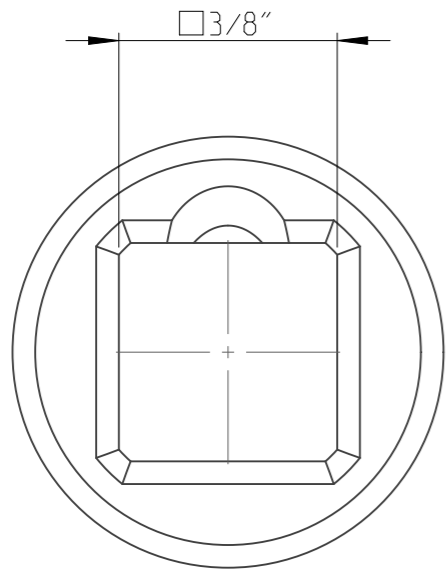

PART	4027120607	Status	Released	Rev./Iter	1.0
Drawing	4027120607	Status		Rev./Iter	1.0

proprietary document. Not to be used in any way without our consent.

<b>SALTUS</b>	Name	Socket-SQ3/8"-L32-HEX7-M-ST
	Designation	4027 1206 07