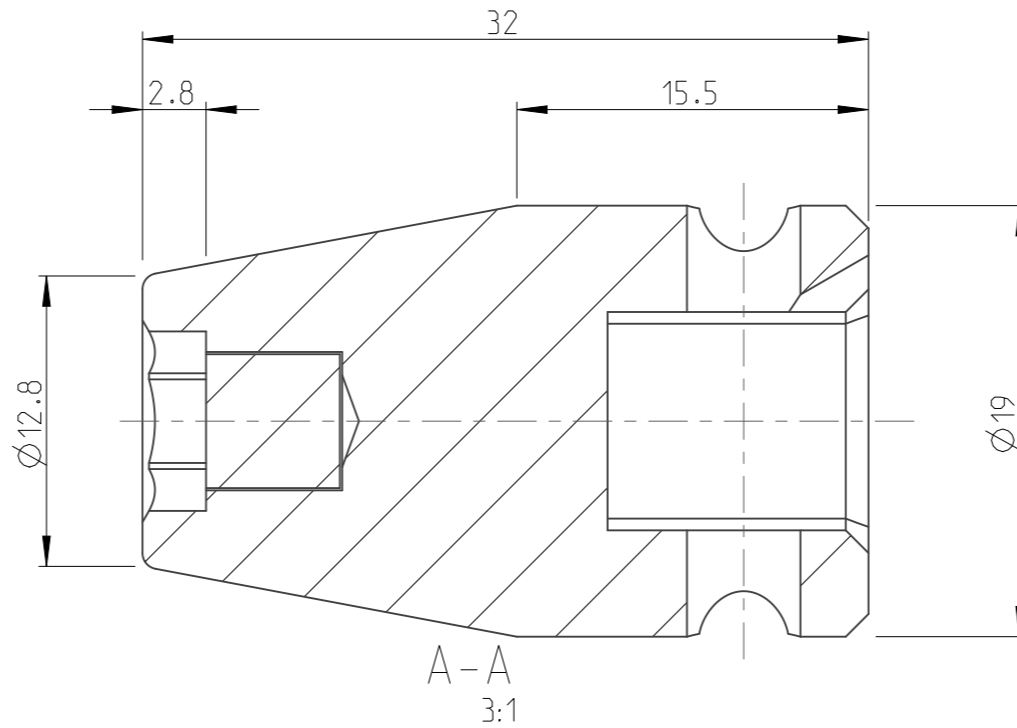

PART	4027120607	Status	Released	Rev./Iter	1.0
Drawing	4027120607	Status		Rev./Iter	1.0

proprietary document. Not to be used in any way without our consent.

<b>SALTUS</b>	Name	Socket-SQ3/8"-L32-HEX7-M-ST
	Designation	4027 1206 07