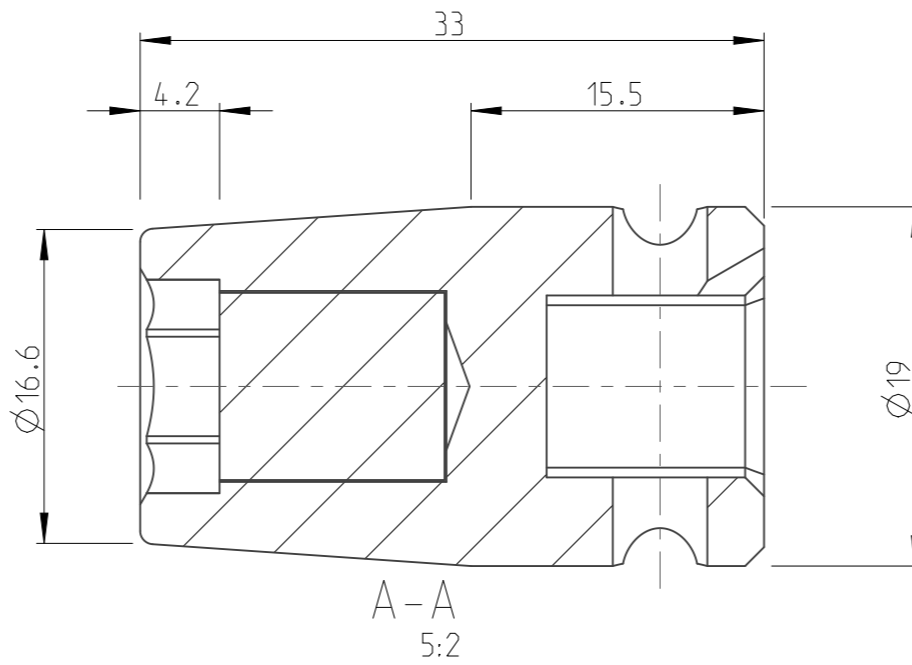

PART	4027120610	Status	Released	Rev. / Iter	1.0
Drawing	4027120610	Status		Rev. / Iter	1.0

proprietary document. Not to be used in any way without our consent.

SALTUS	Name	Socket-SQ3/8"-L33-HEX10-M-ST
	Designation	4027 1206 10