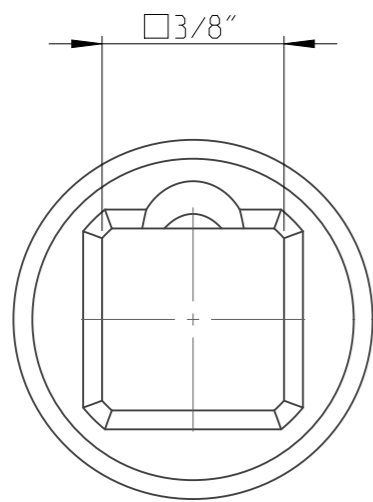

PART	4027120610	Status	Released	Rev. / Iter	1.0
Drawing	4027120610	Status		Rev. / Iter	1.0

proprietary document. Not to be used in any way without our consent.

SALTUS	Name	Socket-SQ3/8"-L33-HEX10-M-ST
	Designation	4027 1206 10