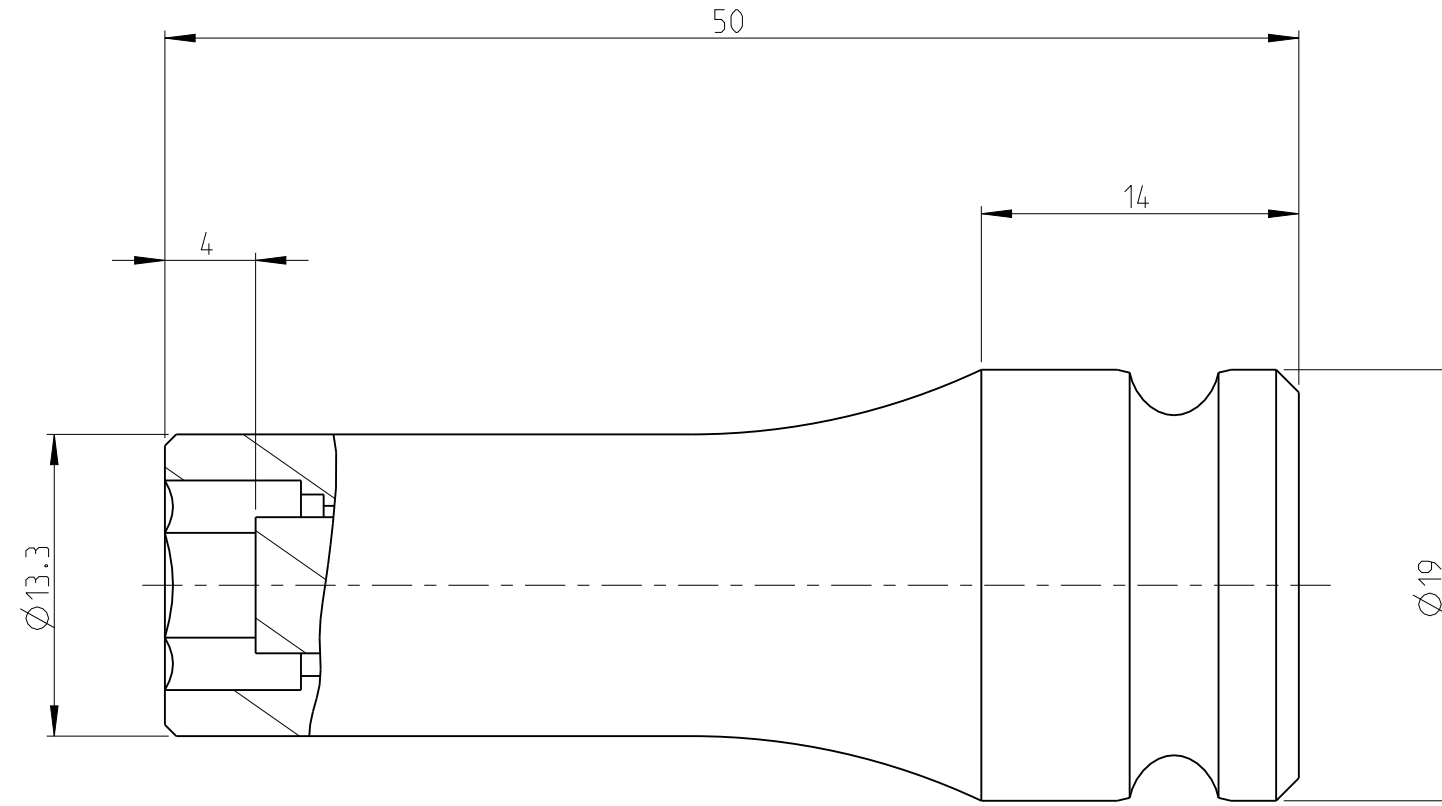

ASSEMBLY	4027120708	Status	In Work	Rev. / Iter	0.0
DRAWING	4027120708	Status		Rev. / Iter	0.0

A-A

proprietary document. Not to be used in any way without our consent.

SALTUS

Name	Socket-SQ3/8"-L50-HEX8-SM
Designation	4027 1207 08