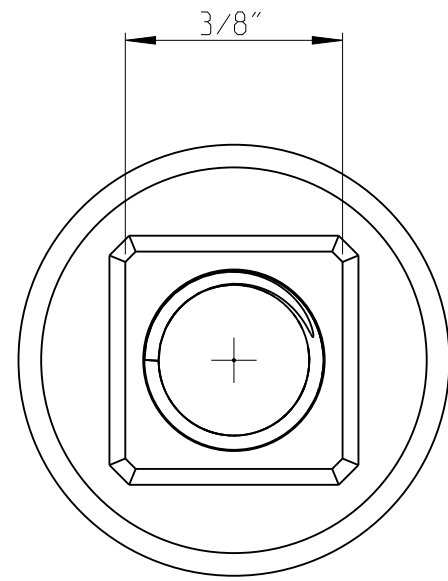

ASSEMBLY	4027120708	Status	In Work	Rev. / Iter	0.0
DRAWING	4027120708	Status		Rev. / Iter	0.0

A-A

proprietary document. Not to be used in any way without our consent.

SALTUS

Name	Socket-SQ3/8"-L50-HEX8-SM
Designation	4027 1207 08