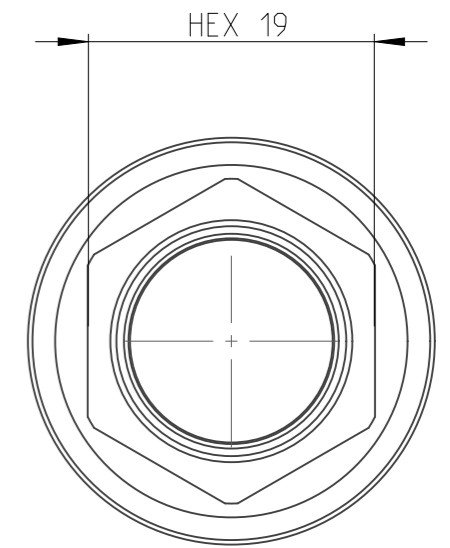

PART	4027120719	Status	Released	Rev./Iter	1.0
Drawing	4027120719	Status		Rev./Iter	1.0

1:1

proprietary document. Not to be used in any way without our consent.

SALTUS

Name
Socket-SQ3/8"-L50-HEX19-SM
Designation
4027 1207 19