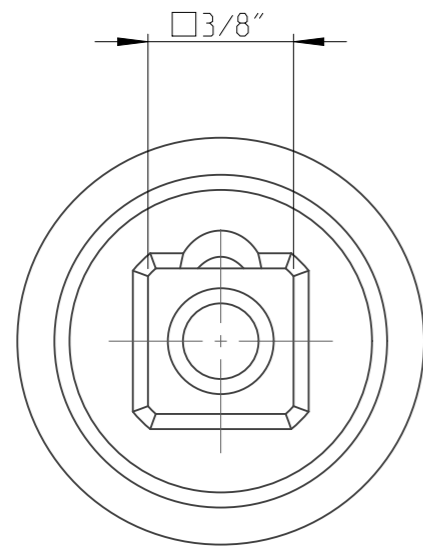

PART	4027120719	Status	Released	Rev./Iter	1.0
Drawing	4027120719	Status		Rev./Iter	1.0

1:1

proprietary document. Not to be used in any way without our consent.

SALTUS

Name
Socket-SQ3/8"-L50-HEX19-SM
Designation
4027 1207 19