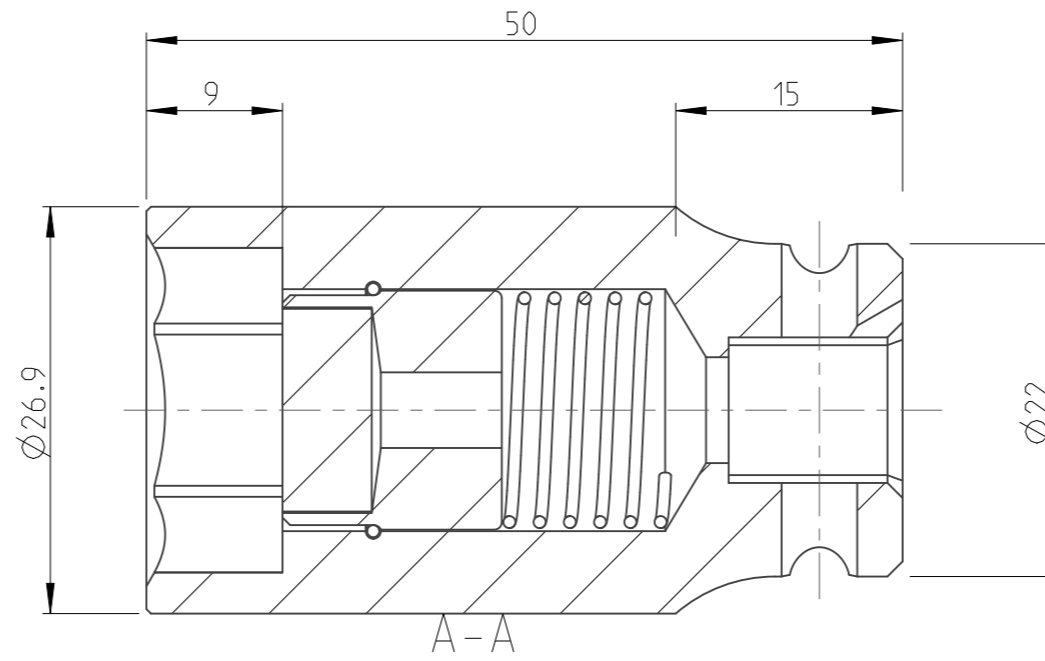

PART	4027120719	Status	Released	Rev./Iter	1.0
Drawing	4027120719	Status		Rev./Iter	1.0

1:1

proprietary document. Not to be used in any way without our consent.

SALTUS

Name
Socket-SQ3/8"-L50-HEX19-SM
Designation
4027 1207 19