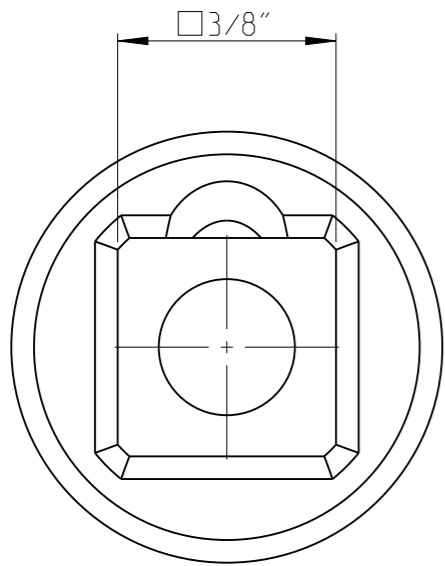

PART	4027120808	Status	Released	Rev./Iter	2.1
Drawing	4027120808	Status		Rev./Iter	2.1

proprietary document. Not to be used in any way without our consent.

SALTUS

Name	Socket-SQ3/8"-L32-SD8
Designation	4027 1208 08