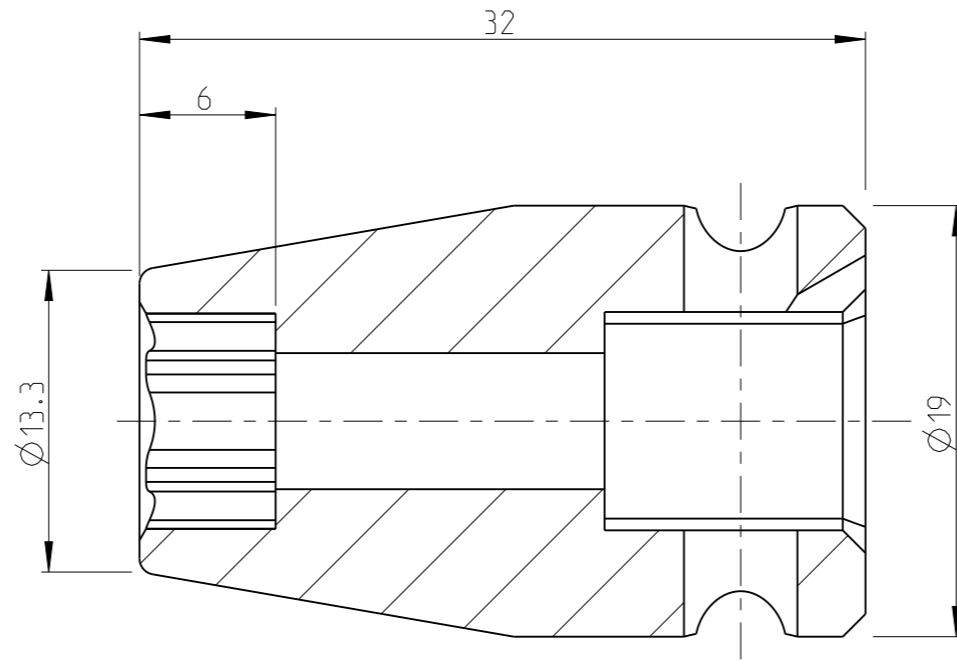

PART	4027120808	Status	Released	Rev./Iter	2.1
Drawing	4027120808	Status		Rev./Iter	2.1

proprietary document. Not to be used in any way without our consent.

SALTUS

Name	Socket-SQ3/8"-L32-SD8
Designation	4027 1208 08