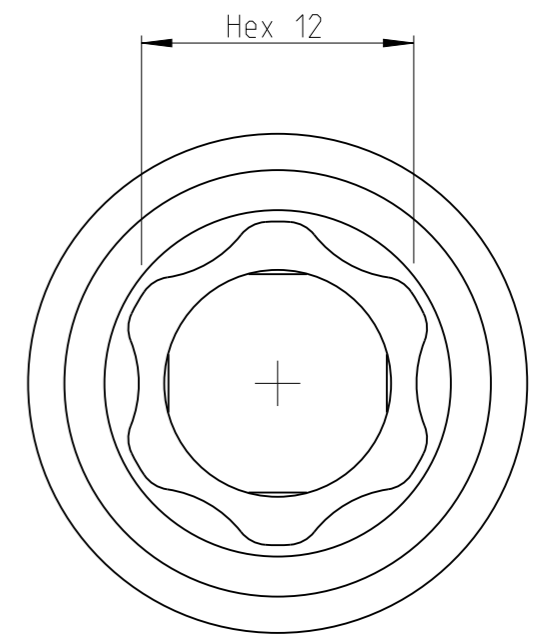

ASSEMBLY	4027121112	Status	Released	Rev. 1.0
DRAWING	4027121112	Status		Rev. 1.0

2:1

proprietary document. Not to be used in any way without our consent.

**SALTUS**

Name	Socket-SQ $\frac{3}{8}$ "-L32-SD12-R
Designation	4027 1211 12