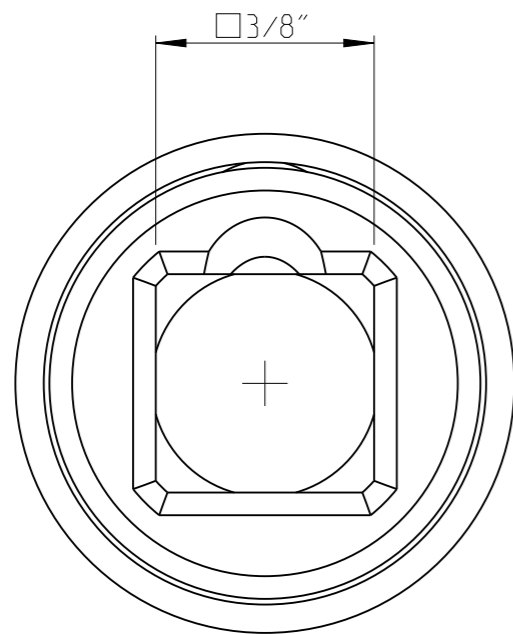

ASSEMBLY	4027121112	Status	Released	Rev. 1.0
DRAWING	4027121112	Status		Rev. 1.0

2:1

proprietary document. Not to be used in any way without our consent.

**SALTUS**

Name	Socket-SQ $\frac{3}{8}$ "-L32-SD12-R
Designation	4027 1211 12