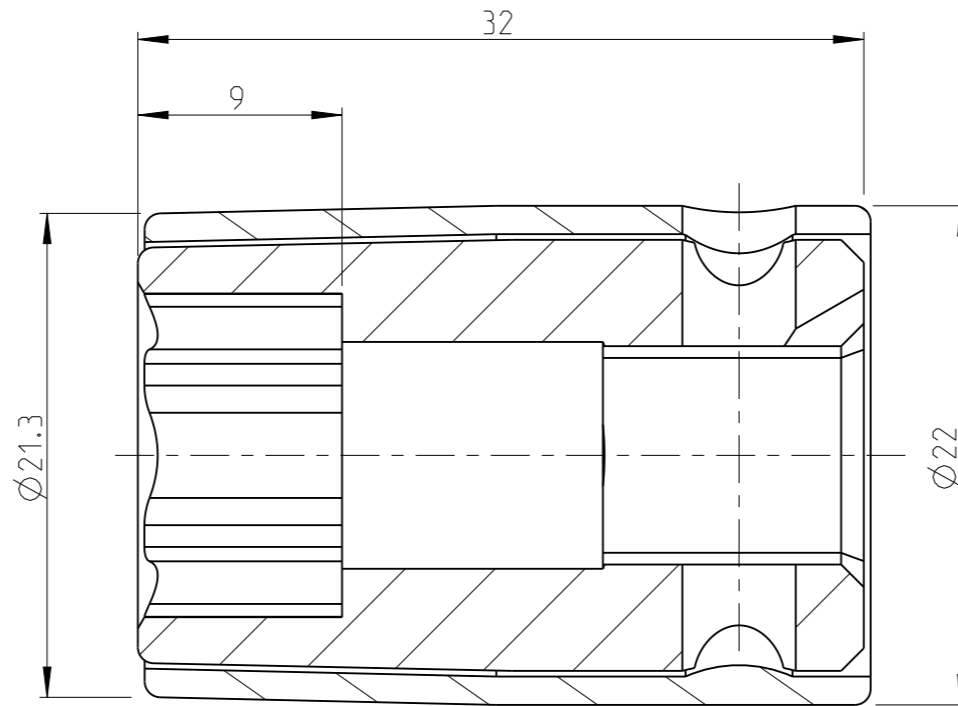

ASSEMBLY	4027121112	Status	Released	Rev. 1.0
DRAWING	4027121112	Status		Rev. 1.0

2:1

proprietary document. Not to be used in any way without our consent.

**SALTUS**

Name	Socket-SQ $\frac{3}{8}$ "-L32-SD12-R
Designation	4027 1211 12