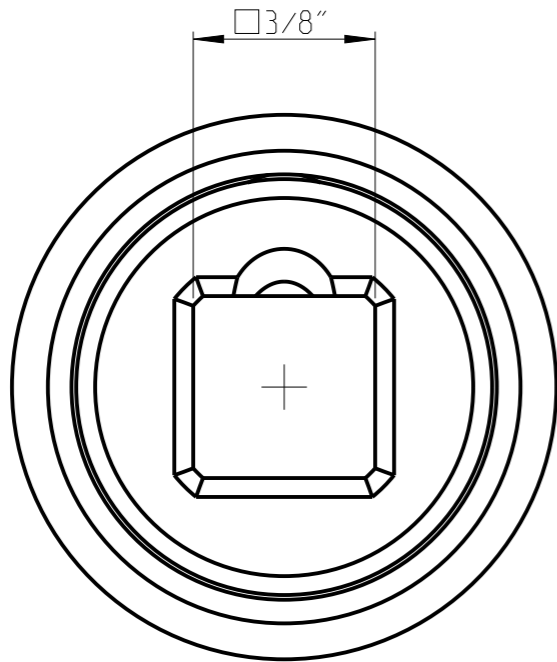

ASSEMBLY	4027121118	Status	Released	Rev. / Iter	2.1
DRAWING	4027121118	Status		Rev. / Iter	2.1

proprietary document. Not to be used in any way without our consent.

SALTUS

Name
Socket-SQ3/8"-L32-SD18-R
Designation
4027 1211 18