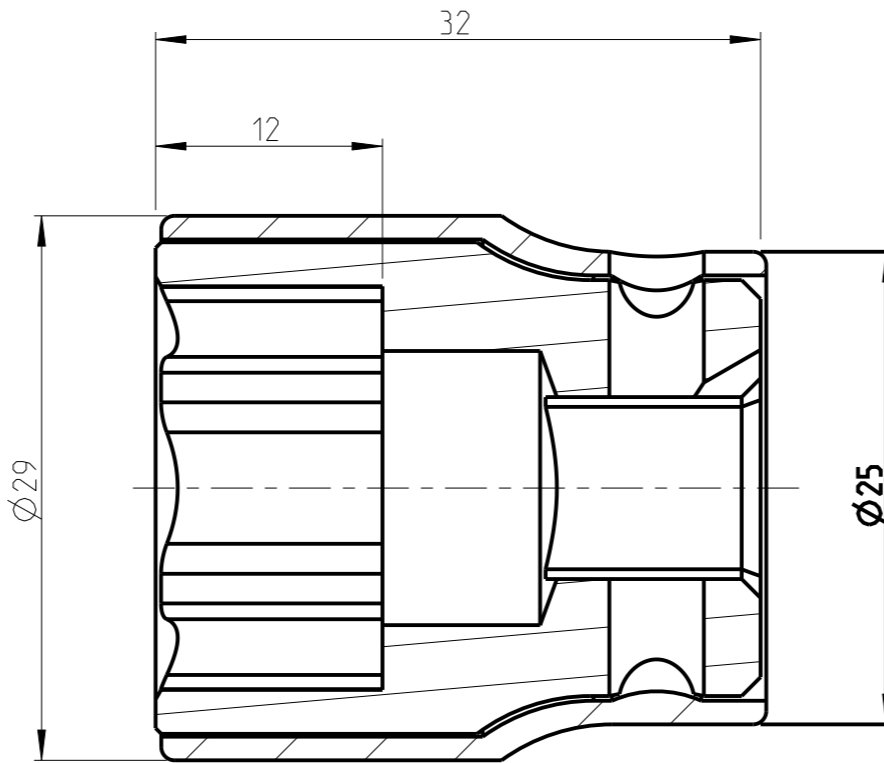

ASSEMBLY	4027121118	Status	Released	Rev. / Iter	2.1
DRAWING	4027121118	Status		Rev. / Iter	2.1

proprietary document. Not to be used in any way without our consent.

SALTUS

Name
Socket-SQ3/8"-L32-SD18-R
Designation
4027 1211 18