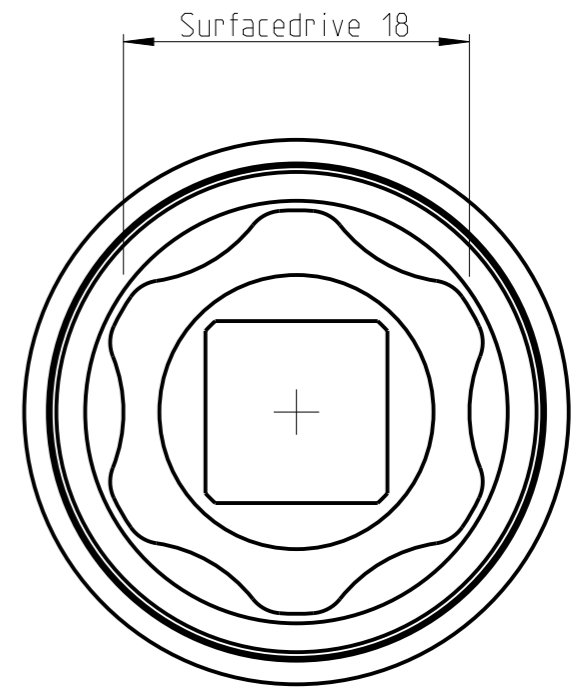

ASSEMBLY	4027121118	Status	Released	Rev. / Iter	2.1
DRAWING	4027121118	Status		Rev. / Iter	2.1

proprietary document. Not to be used in any way without our consent.

SALTUS

Name
Socket-SQ3/8"-L32-SD18-R
Designation
4027 1211 18